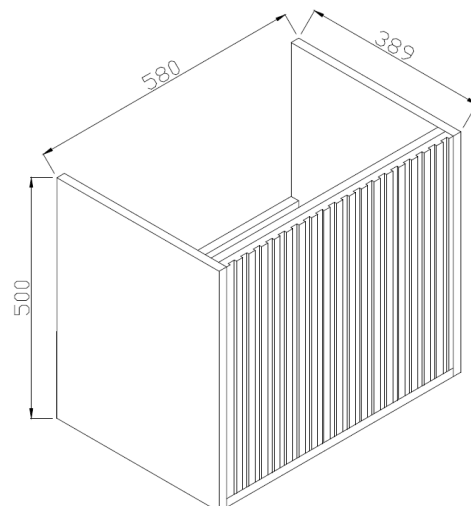

Dimensions
(measurements in mm)

LIFETIME GUARANTEE

We are confident in our products and we want our customer to be, we proudly give a lifetime guarantee on our taps and showers, further details can be found on our website.