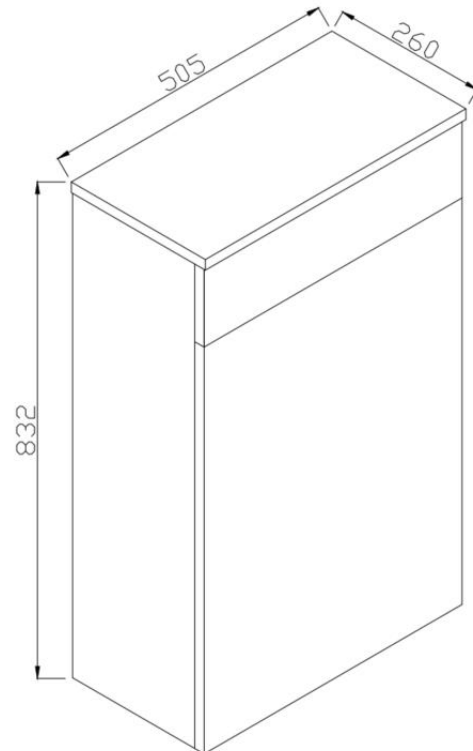

## Aubrey WC Unit Reed Green

Product Code: AUBREY-500-WC-GREEN

**SCUDO**  
BEAUTIFUL BATHROOMS

0330 124 7290

sales@scudo.co.uk - www.scudo.co.uk

Scudo is the trading name of Harrison Bathrooms Ltd. Whilst we endeavour to ensure that the product information is accurate we accept no liability for any information given. All images are for illustration purposes only. Product images and specification are subject to change. Measurement are in millimetres and are nominal.

Product Name	AUBREY-500-WC-GREEN
Product Description	Aubrey 500mm WC Unit Reed Green
<b>Product Transportation</b>	
Barcode	5060964933658
Country of origin	China
Commodity code	6810999000
<b>Product Measurements</b>	
Product Weight (KG)	12.35
Product Width (mm)	505
Product Height (mm)	832
Product Depth (mm)	260
Product Length (mm)	0
<b>Primary Packed Measurements</b>	
Packaged Weight	13.25
Packed Length	850
Packed Width	520
Packed Height	280
<b>Packaging Weights</b>	
Card (kg)	0.9
Paper (kg)	0
Wood (kg)	0
Plastic (kg)	0.02
Compliance DOP	N/a

**Dimensions**  
(measurements in mm)