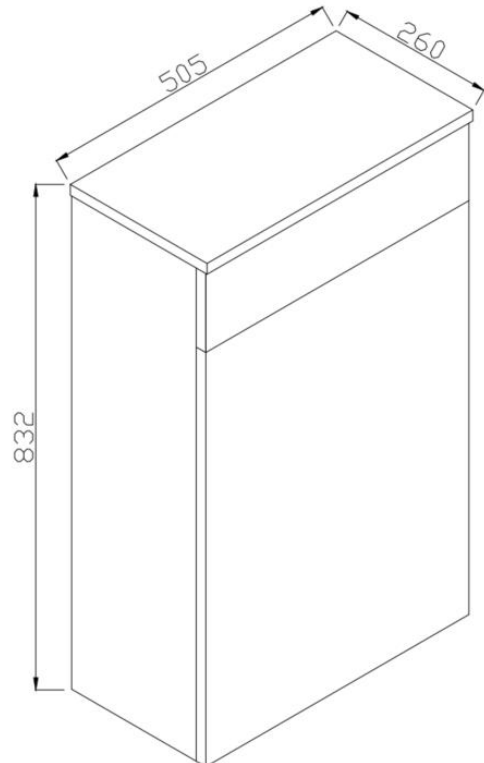

General Information	
Construction Material	Particle Board
Installation type	Floor Mounted
Colour / Finish	Dust Grey
Furniture Attributes	
Supplied Fully Assembled	Yes
Number Of Drawers	0
Number Of Doors	0
Soft Close Doors / Drawers	N/a
Moisture resistant	Yes
Internal Shelves	0
Door Opening Width (mm)	N/a
Drawer Opening Distance (mm)	N/a
Recommended Concealed Cistern	CISTERN002, CISTERN003
False Drawers	Yes
Number of False Drawers	1
Can the door be swapped over to open the opposite way	N/a
Which side is the door hinge located	N/a
Compatible Furniture Part Code	
Compatible Basin Part Code	
Handles	
Handle Style	No Handle
Handle Finish	N/a
Handle Material	N/a
Number of Handles	0

Dimensions
(measurements in mm)