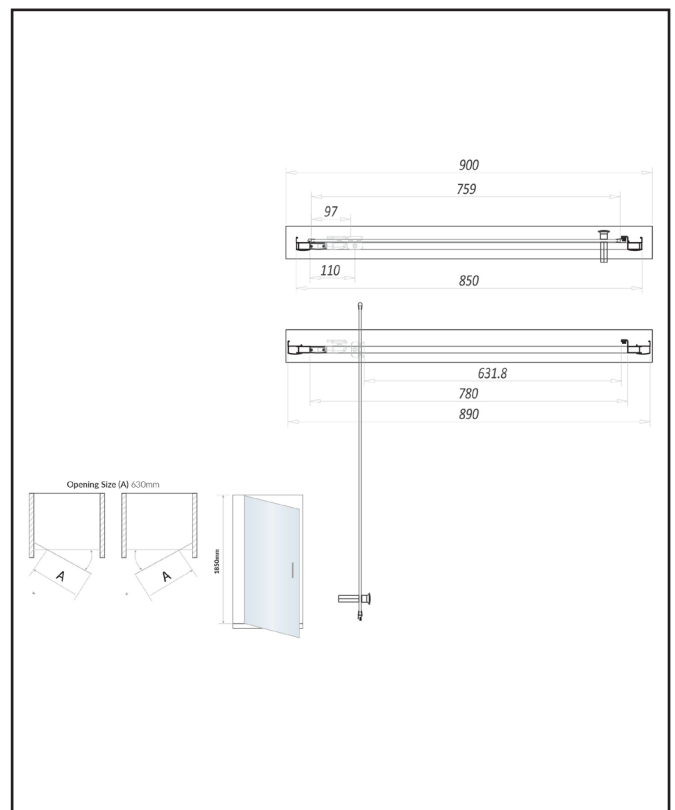

## S6 Pivot Door 900mm

Product Code: S6-GLASS020

Product Measurements	
Product Weight:	23.1kg
Product Width:	890mm
Product Height:	1850mm
Product Depth:	6mm
Product Length:	N/A
Product Transportation	
Barcode:	5060964932248
Country of Origin:	China
Comodity Code:	7610100000
Primary Packed Measurements	
Packaged Weight:	24.8kg
Packaged Length:	1930mm
Packaged Width:	880mm
Packaged Height:	55mm
Packaging Weight	
Card:	3.14kg
Paper:	N/A
Wood:	N/A
Plastic:	N/A
General Information	
Construction Material:	Aluminium / Glass
Installation Type:	Wall Mounted
Colour / Finish:	Chrome / Clear Glass
Enclosure Attributes	
Adjustment:	850-890mm
Aqua-Shield:	Yes
Hinge Type:	Pivot
Door Type:	Single Door
Frame Type:	Framed
Glass Type:	Clear
Radius:	N/A
Entry Width:	631mm
Door In Swing:	97mm
Door Out Swing:	662mm
Enclosure Shape:	Rectangular
Glass Thickness:	6mm
Profile Finish/Colour:	Chrome
Profile Material:	Aluminium
Compliance DOP	
HBDOC005 / HBDOC006	

## Dimensions (measurements in mm)