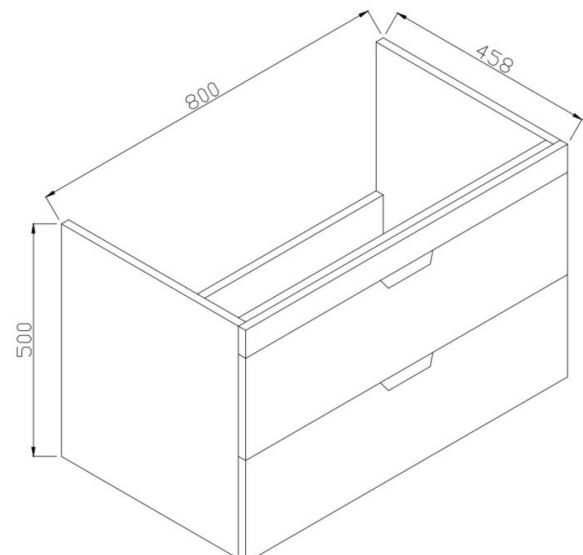

PRODUCT DATA SHEET

Aubrey 800 Vanity Unit Green

Product Code: AUBREY-800-VANITY-GREEN

SCUDO
BEAUTIFUL BATHROOMS

0330 124 7290

sales@scudo.co.uk - www.scudo.co.uk

Scudo is the trading name of Harrison Bathrooms Ltd. Whilst we endeavour to ensure that the product information is accurate we accept no liability for any information given. All images are for illustration purposes only. Product images and specification are subject to change. Measurements are in millimetres and are nominal.

Product Name	AUBREY-800-VANITY-GREEN
Product Description	Aubrey 800 Vanity Unit Reed Green
Product Transportation	
Barcode	5060964935607
Country of origin	China
Commodity code	9403609000
Product Measurements	
Product Weight (KG)	27.5
Product Width (mm)	800
Product Height (mm)	500
Product Depth (mm)	458
Product Length (mm)	0
Primary Packed Measurements	
Packaged Weight	29.5
Packed Length	845
Packed Width	470
Packed Height	520
Packaging Weights	
Card (kg)	-
Paper (kg)	-
Wood (kg)	-
Plastic (kg)	-
Compliance DOP	N/a

General Information	
Construction Material	MFC
Installation type	Wall Mounted
Colour / Finish	Reed Green
Furniture Attributes	
Supplied Fully Assembled	Yes
Number Of Drawers	2
Number Of Doors	0
Soft Close Doors / Drawers	Yes
Moisture resistant	Yes
Internal Shelves	0
Door Opening Width (mm)	N/a
Draw Opening Distance (mm)	290
Recommended Concealed Cistern	N/a
False Draws	No
Number of False Draws	No
Can the door be swapped over to open the opposite way	N/a
Which side is the door hinge located	N/a
Compatible Furniture Part Code	AUBREY
Compatible Basin Part Code	BASIN006
Handles	
Handle Style	Recessed cut out
Handle Finish	N/a
Handle Material	N/a
Number of Handles	2