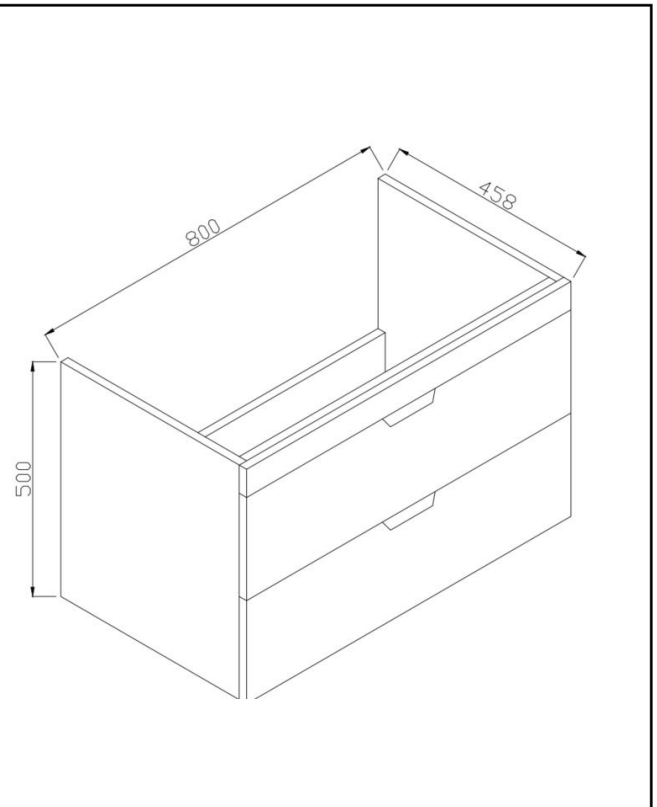

## Aubrey 800 Vanity Unit Grey

Product Code: AUBREY-800-VANITY-GREY

**SCUDO**  
BEAUTIFUL BATHROOMS

0330 124 7290

sales@scudo.co.uk - www.scudo.co.uk

Scudo is the trading name of Harrison Bathrooms Ltd. Whilst we endeavour to ensure that the product information is accurate we accept no liability for any information given. All images are for illustration purposes only. Product images and specification are subject to change. Measurements are in millimetres and are nominal.

Product Name	AUBREY-800-VANITY-GREY
Product Description	Aubrey 800 Vanity Unit Dust Grey
<b>Product Transportation</b>	
Barcode	5060964935621
Country of origin	China
Commodity code	9403609000
<b>Product Measurements</b>	
Product Weight (KG)	27.5
Product Width (mm)	800
Product Height (mm)	500
Product Depth (mm)	458
Product Length (mm)	0
<b>Primary Packed Measurements</b>	
Packaged Weight	29.5
Packed Length	845
Packed Width	470
Packed Height	520
<b>Packaging Weights</b>	
Card (kg)	-
Paper (kg)	-
Wood (kg)	-
Plastic (kg)	-
Compliance DOP	N/a

**Dimensions**  
(Measurements in mm)