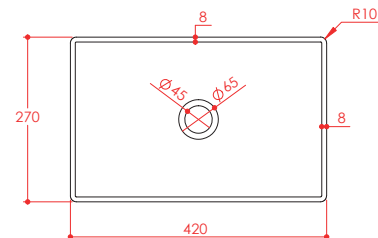

Dimensions (measurements in mm)

LIFETIME GUARANTEE

We are confident in our products and we want our customer to be, we proudly give a lifetime guarantee on our taps and showers, further details can be found on our website