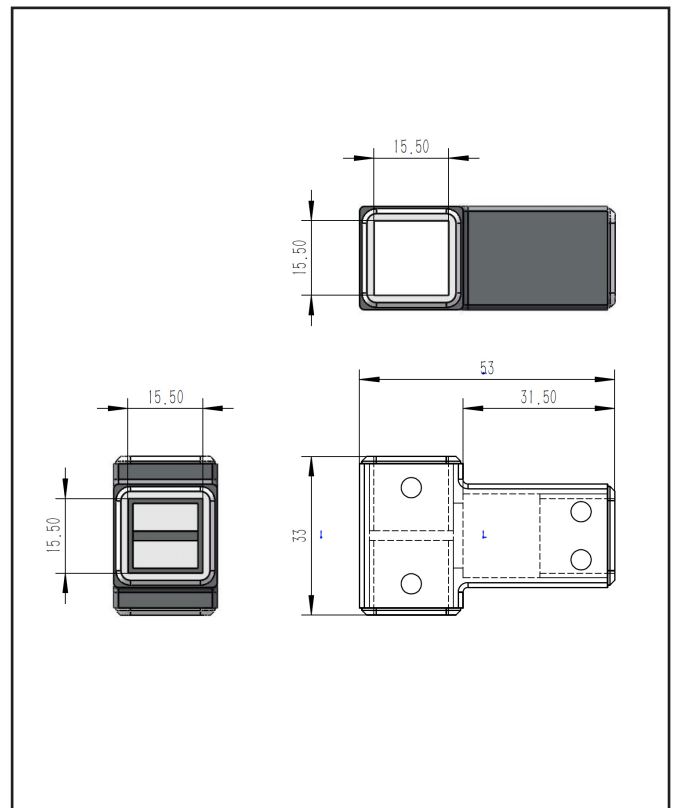

### Product Measurements

Product Weight:	0.1kg
Product Width:	53mm
Product Height:	15.5mm
Product Depth:	15.5mm
Product Length:	N/A

### Primary Packed Measurements

Packaged Weight:	0.1kg
Packaged Length:	52mm
Packaged Width:	52mm
Packaged Height:	22mm

### Enclosure Attributes

Adjustment:	N/A
Aqua-Shield:	N/A
Hinge Type:	N/A
Door Type:	N/A
Frame Type:	N/A
Glass Type:	N/A
Radius:	N/A
Entry Width:	N/A
Door In Swing:	N/A
Door Out Swing:	N/A
Enclosure Shape:	Straight
Glass Thickness:	N/A
Profile Finish/Colour:	Black
Profile Material:	Aluminium

### Compliance DOP

N/A

**Dimensions**  
(measurements in mm)