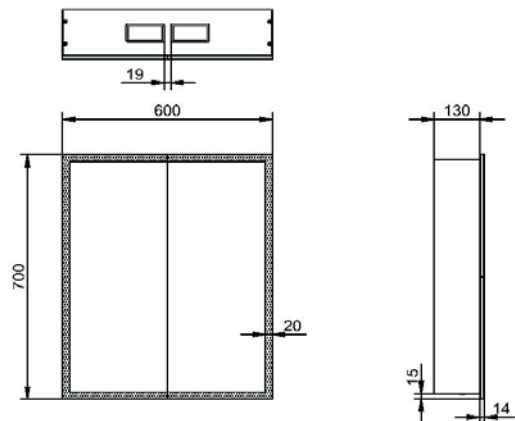

PRODUCT DATA SHEET

Blue Tooth Cabinet Single Door 500x700

Product Code: CABINET002

SCUDO
BEAUTIFUL BATHROOMS

0330 124 7290

sales@scudo.co.uk - www.scudo.co.uk

Scudo is the trading name of Harrison Bathrooms Ltd. Whilst we endeavour to ensure that the product information is accurate we accept no liability for any information given. All images are for illustration purposes only. Product images and specification are subject to change. Measurement are in millimetres and are nominal.

Product Name	CABINET002
Product Description	Blue Tooth Cabinet Double Door 600x700
Product Transportation	
Barcode	5060964936185
Country of origin	CH
Commodity code	7009920000
Product Measurements	
Product Weight (KG)	25
Product Width (mm)	600
Product Height (mm)	700
Product Depth (mm)	130
Product Length (mm)	0
Primary Packed Measurements	
Packaged Weight	27
Packed Length	840
Packed Width	680
Packed Height	230

General Information	
Construction Material	Aluminum / Mirror Glass / PMMA (plastic)
Installation type	Wall Mounted
Colour / Finish	Mirror
Mirror Attributes	
Bulb Watts	56
Bulb Type	LED
Voltage	230
Switch Type	INFRARED
Shaving Socket	NO
Demister	YES
Clock	NO
Hang Type	PORTRAIT
Light Colour	COOL/WARM WHITE
Lumens	3335
Light Temperature	2700/6500K
Dimmable	YES
Energy Rating	F
Internal Shelves	YES
Down Light	N/A
Bluetooth Speaker	YES
IP Rating	IP44

Dimensions
(measurements in mm)