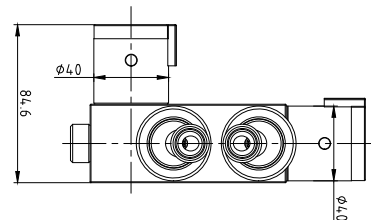

PRODUCT DATA SHEET

Thermostatic Vertical Valve for Douche Black

Product Code: DOUCHE007

SCUDO
BEAUTIFUL BATHROOMS

0330 124 7290

sales@scudo.co.uk - www.scudo.co.uk

Scudo is the trading name of Harrison Bathrooms Ltd. Whilst we endeavour to ensure that the product information is accurate we accept no liability for any information given. All images are for illustration purposes only. Product images and specification are subject to change. Measurement are in millimetres and are nominal.

Product Name	DOUCHE007
Product Description	Thermostatic Vertical Valve for Douche Black
Product Transportation	
Barcode	5060964935270
Country of origin	CH
Commodity code	8481804090
Product Measurements	
Product Weight (KG)	1.310
Product Width (mm)	See Line Drawing
Product Height (mm)	See Line Drawing
Product Depth (mm)	See Line Drawing
Product Length (mm)	0
Primary Packed Measurements	
Packaged Weight	1.36
Packed Length	370
Packed Width	195
Packed Height	420
Packaging Weights	
Card (kg)	0.065
Paper (kg)	0.006
Wood (kg)	0.003
Plastic (kg)	0.003
Compliance DOP	

General Information	
Construction Material	Brass , Stainless Steel
Installation type	Wall Mounted
Colour / Finish	Black
Tap / Shower Attributes	
WRAS Approved	No
TMV Approved	No
Minimum Operating Pressure (bar)	0.5
Maximum Operating Pressure (bar)	5
Flexible Tails Included	No
Number of handles	2
Handle Type	Knob
Swivel Spout	N/a
Inlet Connection	3/4 BSP
Outlet Connection	1/2 BSP
Tap Hole Diameter (mm)	N/a
Tap Type description	Thermostatic Mixer
Includes Waste	No
Valve / Cartridge Type	Thermostatic
Cartridge Spare code	N/a
Flow Rates	
0.2bar (l/min)	5.5
0.5bar (l/min)	9
1bar (l/min)	12.7
2bar (l/min)	18
3bar (l/min)	22.8