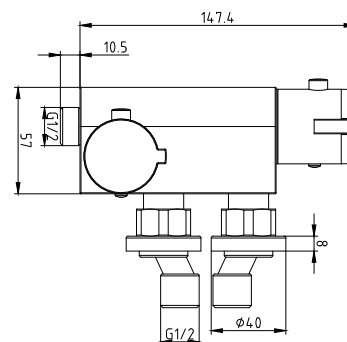

PRODUCT DATA SHEET

Thermostatic Vertical Valve for Douche Black

Product Code: DOUCHE007

SCUDO
BEAUTIFUL BATHROOMS

0330 124 7290

sales@scudo.co.uk - www.scudo.co.uk

Scudo is the trading name of Harrison Bathrooms Ltd. Whilst we endeavour to ensure that the product information is accurate we accept no liability for any information given. All images are for illustration purposes only. Product images and specification are subject to change. Measurement are in millimetres and are nominal.

Product Name	DOUCHE007
Product Description	Thermostatic Vertical Valve for Douche Black
Product Transportation	
Barcode	5060964935270
Country of origin	CH
Commodity code	8481804090
Product Measurements	
Product Weight (KG)	1.310
Product Width (mm)	See Line Drawing
Product Height (mm)	See Line Drawing
Product Depth (mm)	See Line Drawing
Product Length (mm)	0
Primary Packed Measurements	
Packaged Weight	1.36
Packed Length	370
Packed Width	195
Packed Height	420
Packaging Weights	
Card (kg)	0.065
Paper (kg)	0.006
Wood (kg)	0.003
Plastic (kg)	0.003
Compliance DOP	

General Information	
Construction Material	Brass , Stainless Steel
Installation type	Wall Mounted
Colour / Finish	Black
Tap / Shower Attributes	
WRAS Approved	No
TMV Approved	No
Minimum Operating Pressure (bar)	0.5
Maximum Operating Pressure (bar)	5
Flexible Tails Included	No
Number of handles	2
Handle Type	Knob
Swivel Spout	N/a
Inlet Connection	3/4 BSP
Outlet Connection	1/2 BSP
Tap Hole Diameter (mm)	N/a
Tap Type description	Thermostatic Mixer
Includes Waste	No
Valve / Cartridge Type	Thermostatic
Cartridge Spare code	N/a
Flow Rates	
0.2bar (l/min)	5.5
0.5bar (l/min)	9
1bar (l/min)	12.7
2bar (l/min)	18
3bar (l/min)	22.8