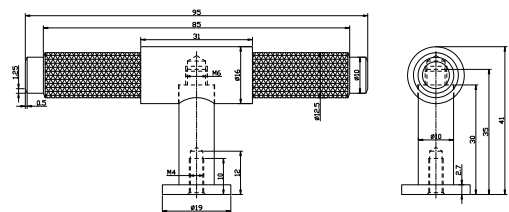

PRODUCT DATA SHEET

Knurled T Bar 95mm Handle Chrome

Product Code: HANDLE001

SCUDO
BEAUTIFUL BATHROOMS

0330 124 7290

sales@scudo.co.uk - www.scudo.co.uk

Scudo is the trading name of Harrison Bathrooms Ltd. Whilst we endeavour to ensure that the product information is accurate we accept no liability for any information given. All images are for illustration purposes only. Product images and specification are subject to change. Measurement are in millimetres and are nominal.

Product Name	HANDLE001
Product Description	Knurled T Bar 95mm Handle Chrome
Product Transportation	
Barcode	5060964936581
Country of origin	CH
Commodity code	8302420000
Product Measurements	
Product Weight (KG)	0.12
Product Width (mm)	95
Product Height (mm)	41
Product Depth (mm)	16
Product Length (mm)	0
Primary Packed Measurements	
Packaged Weight	0.1
Packed Length	17
Packed Width	95
Packed Height	41
Packaging Weights	
Card (kg)	0.001
Paper (kg)	0
Wood (kg)	0
Plastic (kg)	0
Compliance DOP	N/A

General Information	
Construction Material	AL6063
Installation type	Furniture
Colour / Finish	Chrome

Dimensions (measurements in mm)

LIFETIME GUARANTEE

We are confident in our products and we want our customer to be, we proudly give a lifetime guarantee on our taps and showers, further details can be found on our website.