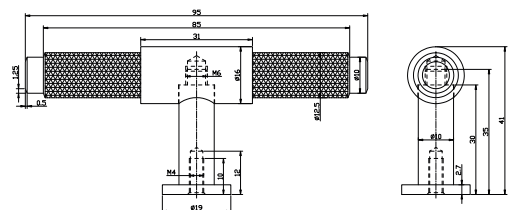

## Knurled T Bar 95mm Handle Black

Product Code: HANDLE002

**SCUDO**  
BEAUTIFUL BATHROOMS

0330 124 7290

sales@scudo.co.uk - www.scudo.co.uk

Scudo is the trading name of Harrison Bathrooms Ltd. Whilst we endeavour to ensure that the product information is accurate we accept no liability for any information given. All images are for illustration purposes only. Product images and specification are subject to change. Measurement are in millimetres and are nominal.

Product Name	HANDLE002
Product Description	Knurled T Bar 95mm Handle Black
<b>Product Transportation</b>	
Barcode	5060964936598
Country of origin	CH
Commodity code	8302420000
<b>Product Measurements</b>	
Product Weight (KG)	0.99
Product Width (mm)	95
Product Height (mm)	41
Product Depth (mm)	16
Product Length (mm)	0
<b>Primary Packed Measurements</b>	
Packaged Weight	0.1
Packed Length	17
Packed Width	95
Packed Height	41
<b>Packaging Weights</b>	
Card (kg)	0.01
Paper (kg)	0
Wood (kg)	0
Plastic (kg)	0
Compliance DOP	N/A

### Dimensions

(measurements in mm)