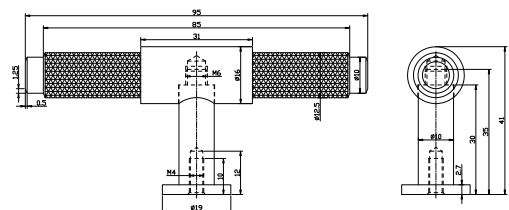

PRODUCT DATA SHEET

Knurled T Bar 95mm Handle Brushed Brass

Product Code: HANDLE005

SCUDO
BEAUTIFUL BATHROOMS

0330 124 7290

sales@scudo.co.uk - www.scudo.co.uk

Scudo is the trading name of Harrison Bathrooms Ltd. Whilst we endeavour to ensure that the product information is accurate we accept no liability for any information given. All images are for illustration purposes only. Product images and specification are subject to change. Measurement are in millimetres and are nominal.

Product Name	HANDLE005
Product Description	Knurled T Bar 95mm Handle Brushed Brass
Product Transportation	
Barcode	5060964936628
Country of origin	CH
Commodity code	8302420000
Product Measurements	
Product Weight (KG)	0.99
Product Width (mm)	95
Product Height (mm)	41
Product Depth (mm)	16
Product Length (mm)	0
Primary Packed Measurements	
Packaged Weight	0.1
Packed Length	17
Packed Width	95
Packed Height	41
Packaging Weights	
Card (kg)	0.01
Paper (kg)	0
Wood (kg)	0
Plastic (kg)	0
Compliance DOP	N/A

General Information	
Construction Material	AL6063
Installation type	Furniture
Colour / Finish	Brushed Brass

Dimensions (measurements in mm)

LIFETIME GUARANTEE

We are confident in our products and we want our customer to be, we proudly give a lifetime guarantee on our taps and showers, further details can be found on our website.