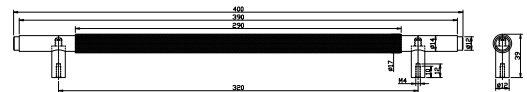

Product Name	HANDLE006
Product Description	Knurled 400mm Handle Chrome
Product Transportation	
Barcode	5060964936635
Country of origin	CH
Commodity code	8302420000
Product Measurements	
Product Weight (KG)	0.29
Product Width (mm)	400
Product Height (mm)	39
Product Depth (mm)	17
Product Length (mm)	0
Primary Packed Measurements	
Packaged Weight	0.3
Packed Length	17
Packed Width	400
Packed Height	39
Packaging Weights	
Card (kg)	0.01
Paper (kg)	0
Wood (kg)	0
Plastic (kg)	0
Compliance DOP	N/A

## Dimensions (measurements in mm)