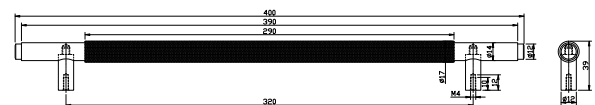

PRODUCT DATA SHEET

Knurled 400mm Handle Black

Product Code: HANDLE007

SCUDO
BEAUTIFUL BATHROOMS

0330 124 7290

sales@scudo.co.uk - www.scudo.co.uk

Scudo is the trading name of Harrison Bathrooms Ltd. Whilst we endeavour to ensure that the product information is accurate we accept no liability for any information given. All images are for illustration purposes only. Product images and specification are subject to change. Measurement are in millimetres and are nominal.

Product Name	HANDLE007
Product Description	Knurled 400mm Handle Black
Product Transportation	
Barcode	5060964936642
Country of origin	CH
Commodity code	8302420000
Product Measurements	
Product Weight (KG)	0.29
Product Width (mm)	400
Product Height (mm)	39
Product Depth (mm)	17
Product Length (mm)	0
Primary Packed Measurements	
Packaged Weight	0.3
Packed Length	17
Packed Width	400
Packed Height	39
Packaging Weights	
Card (kg)	0.01
Paper (kg)	0
Wood (kg)	0
Plastic (kg)	0
Compliance DOP	N/A

General Information	
Construction Material	AL6063
Installation type	Furniture
Colour / Finish	Black

Dimensions (measurements in mm)

LIFETIME GUARANTEE

We are confident in our products and we want our customer to be, we proudly give a lifetime guarantee on our taps and showers, further details can be found on our website.