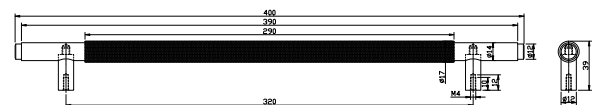

PRODUCT DATA SHEET

Knurled 400mm Handle Brushed Bronze

Product Code: HANDLE009

SCUDO
BEAUTIFUL BATHROOMS

0330 124 7290

sales@scudo.co.uk - www.scudo.co.uk

Scudo is the trading name of Harrison Bathrooms Ltd. Whilst we endeavour to ensure that the product information is accurate we accept no liability for any information given. All images are for illustration purposes only. Product images and specification are subject to change. Measurement are in millimetres and are nominal.

Product Name	HANDLE009
Product Description	Knurled 400mm Handle Brushed Bronze
Product Transportation	
Barcode	5060964936666
Country of origin	CH
Commodity code	8302420000
Product Measurements	
Product Weight (KG)	0.29
Product Width (mm)	400
Product Height (mm)	39
Product Depth (mm)	17
Product Length (mm)	0
Primary Packed Measurements	
Packaged Weight	0.3
Packed Length	17
Packed Width	400
Packed Height	39
Packaging Weights	
Card (kg)	0.01
Paper (kg)	0
Wood (kg)	0
Plastic (kg)	0
Compliance DOP	N/A

General Information	
Construction Material	AL6063
Installation type	Furniture
Colour / Finish	Brushed Bronze

Dimensions

(measurements in mm)

LIFETIME GUARANTEE

We are confident in our products and we want our customer to be, we proudly give a lifetime guarantee on our taps and showers, further details can be found on our website.