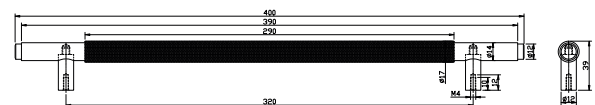

PRODUCT DATA SHEET

Knurled 400mm Handle Brushed Brass

Product Code: HANDLE010

SCUDO
BEAUTIFUL BATHROOMS

0330 124 7290

sales@scudo.co.uk - www.scudo.co.uk

Scudo is the trading name of Harrison Bathrooms Ltd. Whilst we endeavour to ensure that the product information is accurate we accept no liability for any information given. All images are for illustration purposes only. Product images and specification are subject to change. Measurement are in millimetres and are nominal.

Product Name	HANDLE010
Product Description	Knurled 400mm Handle Brushed Brass
Product Transportation	
Barcode	5060964936673
Country of origin	CH
Commodity code	8302420000
Product Measurements	
Product Weight (KG)	0.29
Product Width (mm)	400
Product Height (mm)	39
Product Depth (mm)	17
Product Length (mm)	0
Primary Packed Measurements	
Packaged Weight	0.3
Packed Length	17
Packed Width	400
Packed Height	39
Packaging Weights	
Card (kg)	0.01
Paper (kg)	0
Wood (kg)	0
Plastic (kg)	0
Compliance DOP	N/A

General Information	
Construction Material	AL6063
Installation type	Furniture
Colour / Finish	Brushed Brass

Dimensions

(measurements in mm)

LIFETIME GUARANTEE

We are confident in our products and we want our customer to be, we proudly give a lifetime guarantee on our taps and showers, further details can be found on our website.