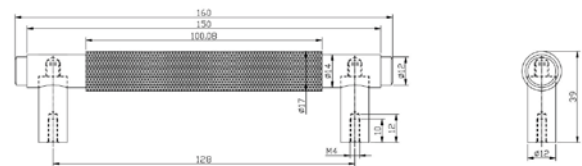

## Knurled 160mm Handle Chrome

Product Code: HANDLE011

**SCUDO**  
BEAUTIFUL BATHROOMS

0330 124 7290

sales@scudo.co.uk - www.scudo.co.uk

Scudo is the trading name of Harrison Bathrooms Ltd. Whilst we endeavour to ensure that the product information is accurate we accept no liability for any information given. All images are for illustration purposes only. Product images and specification are subject to change. Measurement are in millimetres and are nominal.

Product Name	HANDLE011
Product Description	Knurled 160mm Handle Chrome
<b>Product Transportation</b>	
Barcode	5060964936680
Country of origin	CH
Commodity code	8302420000
<b>Product Measurements</b>	
Product Weight (KG)	0.11
Product Width (mm)	160
Product Height (mm)	39
Product Depth (mm)	17
Product Length (mm)	0
<b>Primary Packed Measurements</b>	
Packaged Weight	0.12
Packed Length	17
Packed Width	160
Packed Height	39
<b>Packaging Weights</b>	
Card (kg)	0.01
Paper (kg)	0
Wood (kg)	0
Plastic (kg)	0
Compliance DOP	N/A

## Dimensions

(measurements in mm)