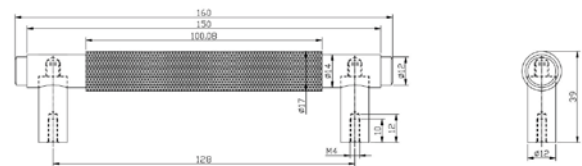

PRODUCT DATA SHEET

Knurled 160mm Handle Black

Product Code: HANDLE012

SCUDO
BEAUTIFUL BATHROOMS

0330 124 7290

sales@scudo.co.uk - www.scudo.co.uk

Scudo is the trading name of Harrison Bathrooms Ltd. Whilst we endeavour to ensure that the product information is accurate we accept no liability for any information given. All images are for illustration purposes only. Product images and specification are subject to change. Measurement are in millimetres and are nominal.

Product Name	HANDLE012
Product Description	Knurled 160mm Handle Black
Product Transportation	
Barcode	5060964936697
Country of origin	CH
Commodity code	8302420000
Product Measurements	
Product Weight (KG)	0.11
Product Width (mm)	160
Product Height (mm)	39
Product Depth (mm)	17
Product Length (mm)	0
Primary Packed Measurements	
Packaged Weight	0.12
Packed Length	17
Packed Width	160
Packed Height	39
Packaging Weights	
Card (kg)	0.01
Paper (kg)	0
Wood (kg)	0
Plastic (kg)	0
Compliance DOP	N/A

General Information	
Construction Material	AL6063
Installation type	Furniture
Colour / Finish	Black

Dimensions (measurements in mm)

LIFETIME GUARANTEE

We are confident in our products and we want our customer to be, we proudly give a lifetime guarantee on our taps and showers, further details can be found on our website.