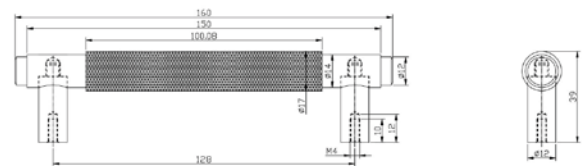

Product Name	HANDLE015
Product Description	Knurled 160mm Handle Brushed Brass
Product Transportation	
Barcode	5060964936727
Country of origin	CH
Commodity code	8302420000
Product Measurements	
Product Weight (KG)	0.11
Product Width (mm)	160
Product Height (mm)	39
Product Depth (mm)	17
Product Length (mm)	0
Primary Packed Measurements	
Packaged Weight	0.12
Packed Length	17
Packed Width	160
Packed Height	39
Packaging Weights	
Card (kg)	0.01
Paper (kg)	0
Wood (kg)	0
Plastic (kg)	0
Compliance DOP	N/A

## Dimensions

(measurements in mm)