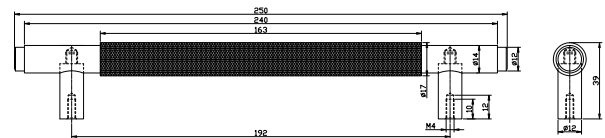

PRODUCT DATA SHEET

Knurled 160mm Handle Chrome

Product Code: HANDLE016

SCUDO
BEAUTIFUL BATHROOMS

0330 124 7290

sales@scudo.co.uk - www.scudo.co.uk

Scudo is the trading name of Harrison Bathrooms Ltd. Whilst we endeavour to ensure that the product information is accurate we accept no liability for any information given. All images are for illustration purposes only. Product images and specification are subject to change. Measurement are in millimetres and are nominal.

Product Name	HANDLE016
Product Description	Knurled 160mm Handle Chrome
Product Transportation	
Barcode	5060964936734
Country of origin	CH
Commodity code	8302420000
Product Measurements	
Product Weight (KG)	0.18
Product Width (mm)	250
Product Height (mm)	39
Product Depth (mm)	17
Product Length (mm)	0
Primary Packed Measurements	
Packaged Weight	0.19
Packed Length	17
Packed Width	250
Packed Height	39
Packaging Weights	
Card (kg)	0.01
Paper (kg)	0
Wood (kg)	0
Plastic (kg)	0
Compliance DOP	N/A

General Information	
Construction Material	AL6063
Installation type	Furniture
Colour / Finish	Chrome

Dimensions

(measurements in mm)

LIFETIME GUARANTEE

We are confident in our products and we want our customer to be, we proudly give a lifetime guarantee on our taps and showers, further details can be found on our website.