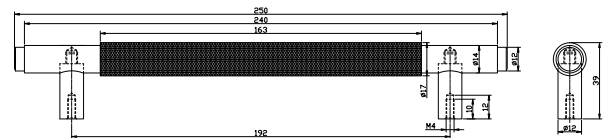

## Knurled 160mm Handle Black

Product Code: HANDLE017

**SCUDO**  
BEAUTIFUL BATHROOMS

0330 124 7290

[sales@scudo.co.uk](mailto:sales@scudo.co.uk) - [www.scudo.co.uk](http://www.scudo.co.uk)

Scudo is the trading name of Harrison Bathrooms Ltd. Whilst we endeavour to ensure that the product information is accurate we accept no liability for any information given. All images are for illustration purposes only. Product images and specification are subject to change. Measurement are in millimetres and are nominal.

Product Name	HANDLE017
Product Description	Knurled 160mm Handle Black
Product Transportation	
Barcode	5060964936741
Country of origin	CH
Commodity code	8302420000
Product Measurements	
Product Weight (KG)	0.19
Product Width (mm)	250
Product Height (mm)	39
Product Depth (mm)	17
Product Length (mm)	0
Primary Packed Measurements	
Packaged Weight	0.18
Packed Length	17
Packed Width	250
Packed Height	39
Packaging Weights	
Card (kg)	0.01
Paper (kg)	0
Wood (kg)	0
Plastic (kg)	0
Compliance DOP	N/A

## Dimensions (measurements in mm)