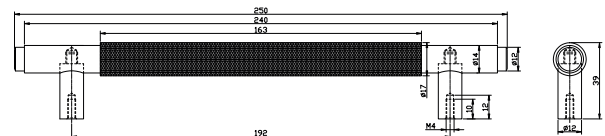

## Knurled 160mm Handle Gunmetal

Product Code: HANDLE018

**SCUDO**  
BEAUTIFUL BATHROOMS

0330 124 7290

[sales@scudo.co.uk](mailto:sales@scudo.co.uk) - [www.scudo.co.uk](http://www.scudo.co.uk)

Scudo is the trading name of Harrison Bathrooms Ltd. Whilst we endeavour to ensure that the product information is accurate we accept no liability for any information given. All images are for illustration purposes only. Product images and specification are subject to change. Measurement are in millimetres and are nominal.

Product Name	HANDLE018
Product Description	Knurled 160mm Handle Gunmetal
Product Transportation	
Barcode	5060964936758
Country of origin	CH
Commodity code	8302420000
Product Measurements	
Product Weight (KG)	0.19
Product Width (mm)	250
Product Height (mm)	39
Product Depth (mm)	17
Product Length (mm)	0
Primary Packed Measurements	
Packaged Weight	0.18
Packed Length	17
Packed Width	250
Packed Height	39
Packaging Weights	
Card (kg)	0.01
Paper (kg)	0
Wood (kg)	0
Plastic (kg)	0
Compliance DOP	N/A

## Dimensions

(measurements in mm)