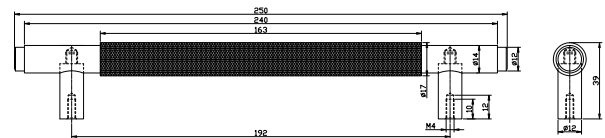

PRODUCT DATA SHEET

Knurled 160mm Handle Brushed Bronze

Product Code: HANDLE019

SCUDO
BEAUTIFUL BATHROOMS

0330 124 7290

sales@scudo.co.uk - www.scudo.co.uk

Scudo is the trading name of Harrison Bathrooms Ltd. Whilst we endeavour to ensure that the product information is accurate we accept no liability for any information given. All images are for illustration purposes only. Product images and specification are subject to change. Measurement are in millimetres and are nominal.

Product Name	HANDLE019
Product Description	Knurled 160mm Handle Brushed Bronze
Product Transportation	
Barcode	5060964936765
Country of origin	CH
Commodity code	8302420000
Product Measurements	
Product Weight (KG)	0.19
Product Width (mm)	250
Product Height (mm)	39
Product Depth (mm)	17
Product Length (mm)	0
Primary Packed Measurements	
Packaged Weight	0.18
Packed Length	17
Packed Width	250
Packed Height	39
Packaging Weights	
Card (kg)	0.01
Paper (kg)	0
Wood (kg)	0
Plastic (kg)	0
Compliance DOP	N/A

General Information	
Construction Material	AL6063
Installation type	Furniture
Colour / Finish	Brushed Bronze

Dimensions

(measurements in mm)

LIFETIME GUARANTEE

We are confident in our products and we want our customer to be, we proudly give a lifetime guarantee on our taps and showers, further details can be found on our website.