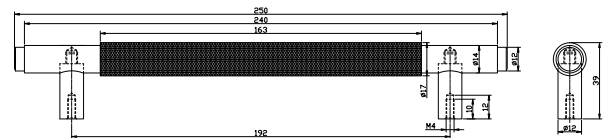

PRODUCT DATA SHEET

Knurled 160mm Handle Brushed Brass

Product Code: HANDLE020

Product Name	HANDLE020
Product Description	Knurled 160mm Handle Brushed Brass
Product Transportation	
Barcode	5060964936772
Contry of origin	CH
Comodity code	8302420000
Product Measurements	
Product Weight (KG)	0.19
Product Width (mm)	250
Product Height (mm)	39
Product Depth (mm)	17
Product Length (mm)	0
Primary Packed Measurements	
Packaged Weight	0.18
Packed Length	17
Packed Width	250
Packed Height	39
Packaging Weights	
Card (kg)	0.01
Paper (kg)	0
Wood (kg)	0
Plastic (kg)	0
Compliance DOP	N/A

General Information

Construction Material	AL6063
Installation type	Furniture
Colour / Finish	Brushed Brass

0330 124 7290

sales@scudo.co.uk - www.scudo.co.uk

Scudo is the trading name of Harrison Bathrooms Ltd. Whilst we endeavour to ensure that the product information is accurate we accept no liability for any information given. All images are for illustration purposes only. Product images and specification are subject to change. Measurement are in millimetres and are nominal.

Dimensions

(measurements in mm)

LIFETIME GUARANTEE

We are confident in our products and we want our customer to be, we proudly give a lifetime guarantee on our taps and showers, further details can be found on our website.