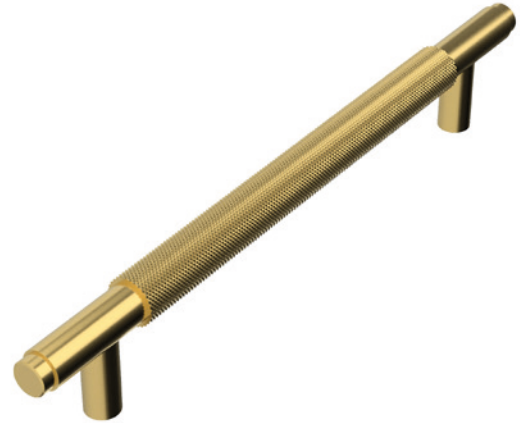

PRODUCT DATA SHEET

Knurled 160mm Handle Brushed Brass

Product Code: HANDLE020

Product Name	HANDLE020
Product Description	Knurled 160mm Handle Brushed Brass
Product Transportation	
Barcode	5060964936772
Contry of origin	CH
Comodity code	8302420000
Product Measurements	
Product Weight (KG)	0.19
Product Width (mm)	250
Product Height (mm)	39
Product Depth (mm)	17
Product Length (mm)	0
Primary Packed Measurements	
Packaged Weight	0.18
Packed Length	17
Packed Width	250
Packed Height	39
Packaging Weights	
Card (kg)	0.01
Paper (kg)	0
Wood (kg)	0
Plastic (kg)	0
Compliance DOP	N/A

General Information

Construction Material	AL6063
Installation type	Furniture
Colour / Finish	Brushed Brass

0330 124 7290

sales@scudo.co.uk - www.scudo.co.uk

Scudo is the trading name of Harrison Bathrooms Ltd. Whilst we endeavour to ensure that the product information is accurate we accept no liability for any information given. All images are for illustration purposes only. Product images and specification are subject to change. Measurement are in millimetres and are nominal.