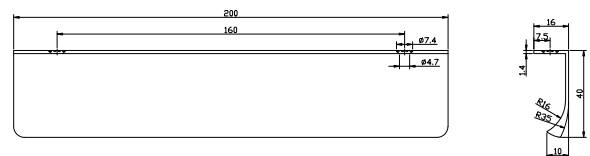

PRODUCT DATA SHEET

Flat 200mm Handle Chrome

Product Code: HANDLE021

SCUDO
BEAUTIFUL BATHROOMS

0330 124 7290

sales@scudo.co.uk - www.scudo.co.uk

Scudo is the trading name of Harrison Bathrooms Ltd. Whilst we endeavour to ensure that the product information is accurate we accept no liability for any information given. All images are for illustration purposes only. Product images and specification are subject to change. Measurement are in millimetres and are nominal.

Product Name	HANDLE021
Product Description	Flat 200mm Handle Chrome
Product Transportation	
Barcode	5060964936789
Country of origin	CH
Commodity code	8302420000
Product Measurements	
Product Weight (KG)	0.22
Product Width (mm)	200
Product Height (mm)	16
Product Depth (mm)	40
Product Length (mm)	0
Primary Packed Measurements	
Packaged Weight	0.23
Packed Length	16
Packed Width	200
Packed Height	40
Packaging Weights	
Card (kg)	0.01
Paper (kg)	0
Wood (kg)	0
Plastic (kg)	0
Compliance DOP	N/A

General Information	
Construction Material	AL6063
Installation type	Furniture
Colour / Finish	Chrome

Dimensions (measurements in mm)

LIFETIME GUARANTEE

We are confident in our products and we want our customer to be, we proudly give a lifetime guarantee on our taps and showers, further details can be found on our website.