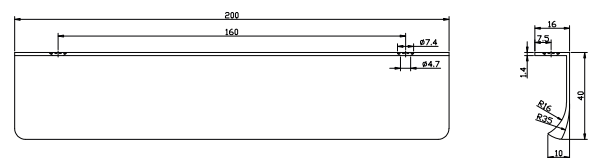

PRODUCT DATA SHEET

Flat 200mm Handle Black

Product Code: HANDLE022

SCUDO
BEAUTIFUL BATHROOMS

0330 124 7290

sales@scudo.co.uk - www.scudo.co.uk

Scudo is the trading name of Harrison Bathrooms Ltd. Whilst we endeavour to ensure that the product information is accurate we accept no liability for any information given. All images are for illustration purposes only. Product images and specification are subject to change. Measurement are in millimetres and are nominal.

Product Name	HANDLE022
Product Description	Flat 200mm Handle Black
Product Transportation	
Barcode	5060964936796
Country of origin	CH
Commodity code	8302420000
Product Measurements	
Product Weight (KG)	0.22
Product Width (mm)	200
Product Height (mm)	16
Product Depth (mm)	40
Product Length (mm)	0
Primary Packed Measurements	
Packaged Weight	0.23
Packed Length	16
Packed Width	200
Packed Height	40
Packaging Weights	
Card (kg)	0.01
Paper (kg)	0
Wood (kg)	0
Plastic (kg)	0
Compliance DOP	N/A

General Information	
Construction Material	AL6063
Installation type	Furniture
Colour / Finish	Black

Dimensions (measurements in mm)

LIFETIME GUARANTEE

We are confident in our products and we want our customer to be, we proudly give a lifetime guarantee on our taps and showers, further details can be found on our website.