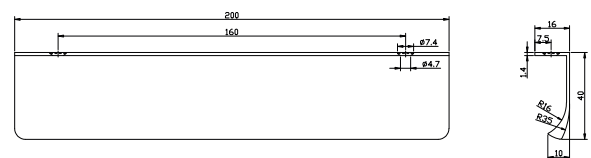

PRODUCT DATA SHEET

Flat 200mm Handle Gunmetal

Product Code: HANDLE023

SCUDO
BEAUTIFUL BATHROOMS

0330 124 7290

sales@scudo.co.uk - www.scudo.co.uk

Scudo is the trading name of Harrison Bathrooms Ltd. Whilst we endeavour to ensure that the product information is accurate we accept no liability for any information given. All images are for illustration purposes only. Product images and specification are subject to change. Measurement are in millimetres and are nominal.

Product Name	HANDLE023
Product Description	Flat 200mm Handle Gunmetal
Product Transportation	
Barcode	5060964936802
Country of origin	CH
Commodity code	8302420000
Product Measurements	
Product Weight (KG)	0.22
Product Width (mm)	200
Product Height (mm)	16
Product Depth (mm)	40
Product Length (mm)	0
Primary Packed Measurements	
Packaged Weight	0.23
Packed Length	16
Packed Width	200
Packed Height	40
Packaging Weights	
Card (kg)	0.01
Paper (kg)	0
Wood (kg)	0
Plastic (kg)	0
Compliance DOP	N/A

General Information	
Construction Material	AL6063
Installation type	Furniture
Colour / Finish	Gunmetal

Dimensions

(measurements in mm)

LIFETIME GUARANTEE

We are confident in our products and we want our customer to be, we proudly give a lifetime guarantee on our taps and showers, further details can be found on our website.