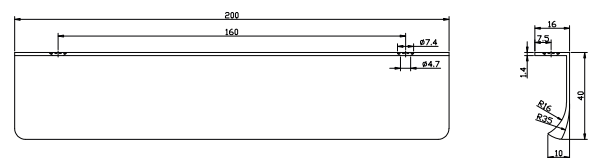

PRODUCT DATA SHEET

Flat 200mm Handle Brushed Bronze

Product Code: HANDLE024

SCUDO
BEAUTIFUL BATHROOMS

0330 124 7290

sales@scudo.co.uk - www.scudo.co.uk

Scudo is the trading name of Harrison Bathrooms Ltd. Whilst we endeavour to ensure that the product information is accurate we accept no liability for any information given. All images are for illustration purposes only. Product images and specification are subject to change. Measurement are in millimetres and are nominal.

Product Name	HANDLE024
Product Description	Flat 200mm Handle Brushed Bronze
Product Transportation	
Barcode	5060964936819
Country of origin	CH
Commodity code	8302420000
Product Measurements	
Product Weight (KG)	0.22
Product Width (mm)	200
Product Height (mm)	16
Product Depth (mm)	40
Product Length (mm)	0
Primary Packed Measurements	
Packaged Weight	0.23
Packed Length	16
Packed Width	200
Packed Height	40
Packaging Weights	
Card (kg)	0.01
Paper (kg)	0
Wood (kg)	0
Plastic (kg)	0
Compliance DOP	N/A

General Information	
Construction Material	AL6063
Installation type	Furniture
Colour / Finish	Brushed Bronze

Dimensions

(measurements in mm)

LIFETIME GUARANTEE

We are confident in our products and we want our customer to be, we proudly give a lifetime guarantee on our taps and showers, further details can be found on our website.