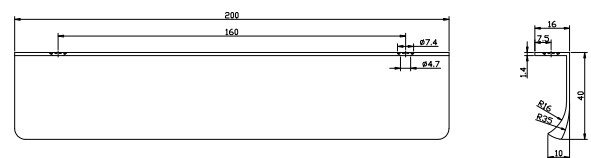

PRODUCT DATA SHEET

Flat 200mm Handle Brushed Brass

Product Code: HANDLE025

SCUDO
BEAUTIFUL BATHROOMS

0330 124 7290

sales@scudo.co.uk - www.scudo.co.uk

Scudo is the trading name of Harrison Bathrooms Ltd. Whilst we endeavour to ensure that the product information is accurate we accept no liability for any information given. All images are for illustration purposes only. Product images and specification are subject to change. Measurement are in millimetres and are nominal.

Product Name	HANDLE025
Product Description	Flat 200mm Handle Brushed Brass
Product Transportation	
Barcode	5060964936826
Country of origin	CH
Commodity code	8302420000
Product Measurements	
Product Weight (KG)	0.22
Product Width (mm)	200
Product Height (mm)	16
Product Depth (mm)	40
Product Length (mm)	0
Primary Packed Measurements	
Packaged Weight	0.23
Packed Length	16
Packed Width	200
Packed Height	40
Packaging Weights	
Card (kg)	0.01
Paper (kg)	0
Wood (kg)	0
Plastic (kg)	0
Compliance DOP	N/A

General Information	
Construction Material	AL6063
Installation type	Furniture
Colour / Finish	Brushed Brass

Dimensions
(measurements in mm)

LIFETIME GUARANTEE

We are confident in our products and we want our customer to be, we proudly give a lifetime guarantee on our taps and showers, further details can be found on our website.