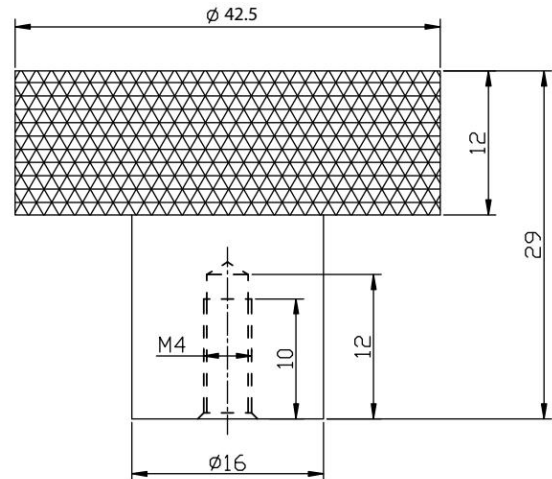

PRODUCT DATA SHEET

Round 42mm Chrome

Product Code: HANDLE026

SCUDO
BEAUTIFUL BATHROOMS

0330 124 7290

sales@scudo.co.uk - www.scudo.co.uk

Scudo is the trading name of Harrison Bathrooms Ltd. Whilst we endeavour to ensure that the product information is accurate we accept no liability for any information given. All images are for illustration purposes only. Product images and specification are subject to change. Measurement are in millimetres and are nominal.

Product Name	HANDLE026
Product Description	Round 42mm Chrome
Product Transportation	
Barcode	5060964936833
Country of origin	CH
Commodity code	8302420000
Product Measurements	
Product Weight (KG)	0.09
Product Width (mm)	42
Product Height (mm)	42
Product Depth (mm)	29
Product Length (mm)	0
Primary Packed Measurements	
Packaged Weight	0.1
Packed Length	42
Packed Width	42
Packed Height	29
Packaging Weights	
Card (kg)	0.01
Paper (kg)	0
Wood (kg)	0
Plastic (kg)	0
Compliance DOP	N/A

General Information	
Construction Material	AL6063
Installation type	Furniture
Colour / Finish	Chrome

Dimensions

(measurements in mm)

LIFETIME GUARANTEE

We are confident in our products and we want our customer to be, we proudly give a lifetime guarantee on our taps and showers, further details can be found on our website.