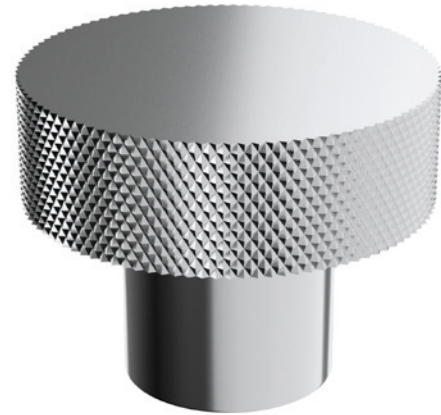

PRODUCT DATA SHEET

Round 42mm Chrome

Product Code: HANDLE026

SCUDO
BEAUTIFUL BATHROOMS

0330 124 7290

sales@scudo.co.uk - www.scudo.co.uk

Scudo is the trading name of Harrison Bathrooms Ltd. Whilst we endeavour to ensure that the product information is accurate we accept no liability for any information given. All images are for illustration purposes only. Product images and specification are subject to change. Measurement are in millimetres and are nominal.

Product Name	HANDLE026
Product Description	Round 42mm Chrome
Product Transportation	
Barcode	5060964936833
Country of origin	CH
Commodity code	8302420000
Product Measurements	
Product Weight (KG)	0.09
Product Width (mm)	36
Product Height (mm)	36
Product Depth (mm)	29
Product Length (mm)	0
Primary Packed Measurements	
Packaged Weight	0.1
Packed Length	36
Packed Width	36
Packed Height	29
Packaging Weights	
Card (kg)	0.01
Paper (kg)	0
Wood (kg)	0
Plastic (kg)	0
Compliance DOP	N/A

General Information	
Construction Material	AL6063
Installation type	Furniture
Colour / Finish	Chrome

Dimensions

(measurements in mm)

LIFETIME GUARANTEE

We are confident in our products and we want our customer to be, we proudly give a lifetime guarantee on our taps and showers, further details can be found on our website.