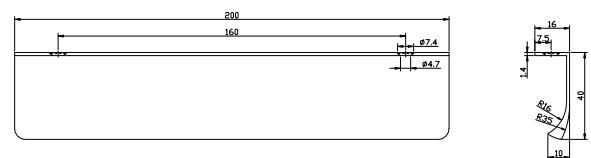

PRODUCT DATA SHEET

Round 42mm Chrome

Product Code: HANDLE026

SCUDO
BEAUTIFUL BATHROOMS

0330 124 7290

sales@scudo.co.uk - www.scudo.co.uk

Scudo is the trading name of Harrison Bathrooms Ltd. Whilst we endeavour to ensure that the product information is accurate we accept no liability for any information given. All images are for illustration purposes only. Product images and specification are subject to change. Measurement are in millimetres and are nominal.

Product Name	HANDLE026
Product Description	Round 42mm Chrome
Product Transportation	
Barcode	5060964936833
Country of origin	CH
Commodity code	8302420000
Product Measurements	
Product Weight (KG)	0.09
Product Width (mm)	36
Product Height (mm)	36
Product Depth (mm)	29
Product Length (mm)	0
Primary Packed Measurements	
Packaged Weight	0.1
Packed Length	36
Packed Width	36
Packed Height	29
Packaging Weights	
Card (kg)	0.01
Paper (kg)	0
Wood (kg)	0
Plastic (kg)	0
Compliance DOP	N/A

General Information	
Construction Material	AL6063
Installation type	Furniture
Colour / Finish	Chrome

Dimensions

(measurements in mm)

LIFETIME GUARANTEE

We are confident in our products and we want our customer to be, we proudly give a lifetime guarantee on our taps and showers, further details can be found on our website.