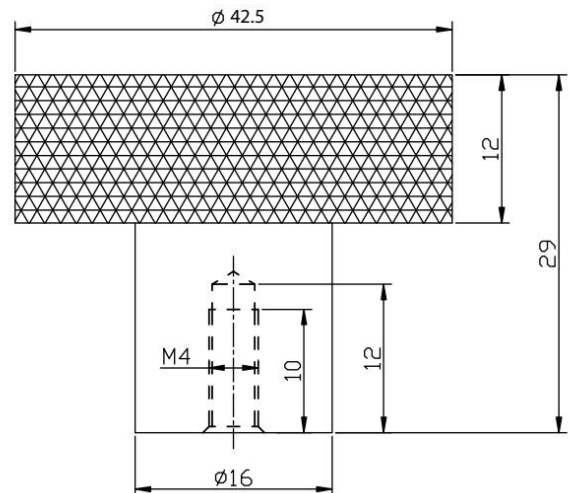

PRODUCT DATA SHEET

Round 42mm Black

Product Code: HANDLE028

SCUDO
BEAUTIFUL BATHROOMS

0330 124 7290

sales@scudo.co.uk - www.scudo.co.uk

Scudo is the trading name of Harrison Bathrooms Ltd. Whilst we endeavour to ensure that the product information is accurate we accept no liability for any information given. All images are for illustration purposes only. Product images and specification are subject to change. Measurement are in millimetres and are nominal.

Product Name	HANDLE028
Product Description	Round 42mm Black
Product Transportation	
Barcode	5060964936857
Country of origin	CH
Commodity code	8302420000
Product Measurements	
Product Weight (KG)	0.09
Product Width (mm)	42
Product Height (mm)	42
Product Depth (mm)	29
Product Length (mm)	0
Primary Packed Measurements	
Packaged Weight	0.1
Packed Length	42
Packed Width	42
Packed Height	29
Packaging Weights	
Card (kg)	0.01
Paper (kg)	0
Wood (kg)	0
Plastic (kg)	0
Compliance DOP	N/A

General Information	
Construction Material	AL6063
Installation type	Furniture
Colour / Finish	Gunmetal

Dimensions
(measurements in mm)

LIFETIME GUARANTEE

We are confident in our products and we want our customer to be, we proudly give a lifetime guarantee on our taps and showers, further details can be found on our website.