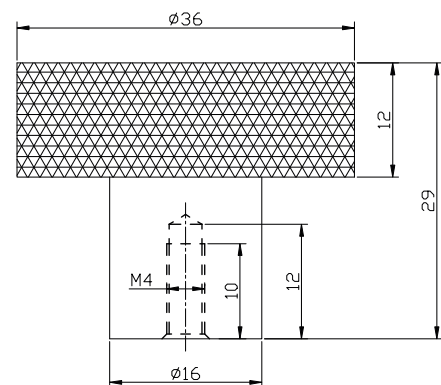

PRODUCT DATA SHEET

Round 42mm Black

Product Code: HANDLE028

SCUDO
BEAUTIFUL BATHROOMS

0330 124 7290

sales@scudo.co.uk - www.scudo.co.uk

Scudo is the trading name of Harrison Bathrooms Ltd. Whilst we endeavour to ensure that the product information is accurate we accept no liability for any information given. All images are for illustration purposes only. Product images and specification are subject to change. Measurement are in millimetres and are nominal.

| | |
|-----------------------------|------------------|
| Product Name | HANDLE028 |
| Product Description | Round 42mm Black |
| Product Transportation | |
| Barcode | 5060964936857 |
| Country of origin | CH |
| Commodity code | 8302420000 |
| Product Measurements | |
| Product Weight (KG) | 0.09 |
| Product Width (mm) | 36 |
| Product Height (mm) | 36 |
| Product Depth (mm) | 29 |
| Product Length (mm) | 0 |
| Primary Packed Measurements | |
| Packaged Weight | 0.1 |
| Packed Length | 36 |
| Packed Width | 36 |
| Packed Height | 29 |
| Packaging Weights | |
| Card (kg) | 0.01 |
| Paper (kg) | 0 |
| Wood (kg) | 0 |
| Plastic (kg) | 0 |
| Compliance DOP | N/A |

| | |
|-----------------------|-----------|
| General Information | |
| Construction Material | AL6063 |
| Installation type | Furniture |
| Colour / Finish | Gunmetal |

Dimensions
(measurements in mm)