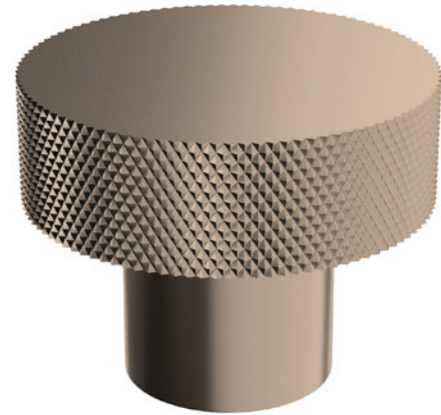

PRODUCT DATA SHEET

Round 42mm Brushed Bronze

Product Code: HANDLE029

SCUDO
BEAUTIFUL BATHROOMS

0330 124 7290

sales@scudo.co.uk - www.scudo.co.uk

Scudo is the trading name of Harrison Bathrooms Ltd. Whilst we endeavour to ensure that the product information is accurate we accept no liability for any information given. All images are for illustration purposes only. Product images and specification are subject to change. Measurement are in millimetres and are nominal.

Product Name	HANDLE029
Product Description	Round 42mm Brushed Bronze
Product Transportation	
Barcode	5060964936864
Country of origin	CH
Commodity code	8302420000
Product Measurements	
Product Weight (KG)	0.09
Product Width (mm)	42
Product Height (mm)	42
Product Depth (mm)	29
Product Length (mm)	0
Primary Packed Measurements	
Packaged Weight	0.1
Packed Length	42
Packed Width	42
Packed Height	29
Packaging Weights	
Card (kg)	0.01
Paper (kg)	0
Wood (kg)	0
Plastic (kg)	0
Compliance DOP	N/A

General Information	
Construction Material	AL6063
Installation type	Furniture
Colour / Finish	Brushed Bronze

Dimensions
(measurements in mm)

LIFETIME GUARANTEE

We are confident in our products and we want our customer to be, we proudly give a lifetime guarantee on our taps and showers, further details can be found on our website.