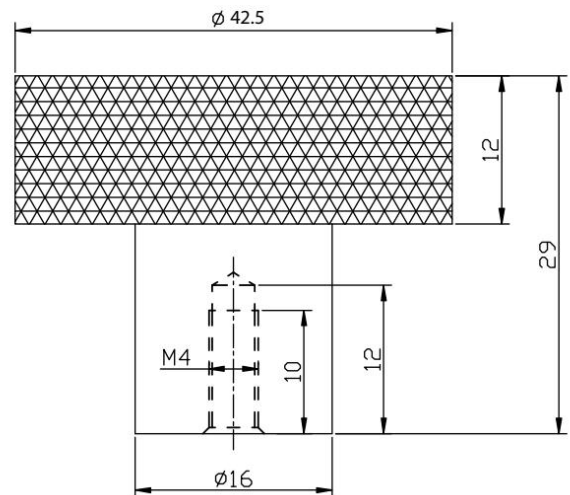

PRODUCT DATA SHEET

Round 42mm Brushed Bronze

Product Code: HANDLE029

SCUDO
BEAUTIFUL BATHROOMS

0330 124 7290

sales@scudo.co.uk - www.scudo.co.uk

Scudo is the trading name of Harrison Bathrooms Ltd. Whilst we endeavour to ensure that the product information is accurate we accept no liability for any information given. All images are for illustration purposes only. Product images and specification are subject to change. Measurement are in millimetres and are nominal.

Product Name	HANDLE029
Product Description	Round 42mm Brushed Bronze
Product Transportation	
Barcode	5060964936864
Country of origin	CH
Commodity code	8302420000
Product Measurements	
Product Weight (KG)	0.09
Product Width (mm)	42
Product Height (mm)	42
Product Depth (mm)	29
Product Length (mm)	0
Primary Packed Measurements	
Packaged Weight	0.1
Packed Length	42
Packed Width	42
Packed Height	29
Packaging Weights	
Card (kg)	0.01
Paper (kg)	0
Wood (kg)	0
Plastic (kg)	0
Compliance DOP	N/A

General Information	
Construction Material	AL6063
Installation type	Furniture
Colour / Finish	Brushed Bronze

Dimensions
(measurements in mm)

LIFETIME GUARANTEE

We are confident in our products and we want our customer to be, we proudly give a lifetime guarantee on our taps and showers, further details can be found on our website.