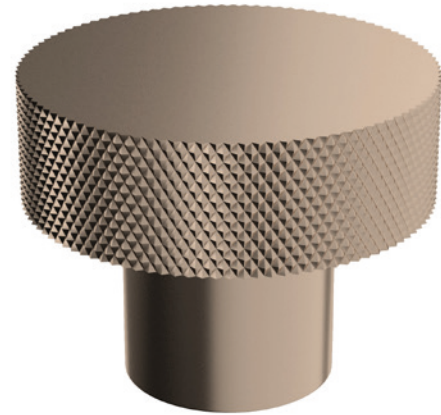

## Round 42mm Brushed Bronze

Product Code: HANDLE029

**SCUDO**  
BEAUTIFUL BATHROOMS

0330 124 7290

sales@scudo.co.uk - www.scudo.co.uk

Scudo is the trading name of Harrison Bathrooms Ltd. Whilst we endeavour to ensure that the product information is accurate we accept no liability for any information given. All images are for illustration purposes only. Product images and specification are subject to change. Measurement are in millimetres and are nominal.

Product Name	HANDLE029
Product Description	Round 42mm Brushed Bronze
<b>Product Transportation</b>	
Barcode	5060964936864
Country of origin	CH
Commodity code	8302420000
<b>Product Measurements</b>	
Product Weight (KG)	0.09
Product Width (mm)	36
Product Height (mm)	36
Product Depth (mm)	29
Product Length (mm)	0
<b>Primary Packed Measurements</b>	
Packaged Weight	0.1
Packed Length	36
Packed Width	36
Packed Height	29
<b>Packaging Weights</b>	
Card (kg)	0.01
Paper (kg)	0
Wood (kg)	0
Plastic (kg)	0
Compliance DOP	N/A

<b>General Information</b>	
Construction Material	AL6063
Installation type	Furniture
Colour / Finish	Brushed Bronze

**Dimensions**  
(measurements in mm)