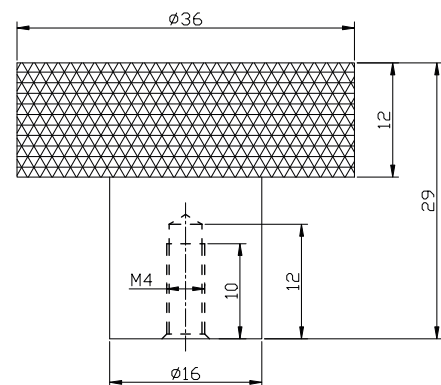

PRODUCT DATA SHEET

Round 42mm Brushed Bronze

Product Code: HANDLE029

SCUDO
BEAUTIFUL BATHROOMS

0330 124 7290

sales@scudo.co.uk - www.scudo.co.uk

Scudo is the trading name of Harrison Bathrooms Ltd. Whilst we endeavour to ensure that the product information is accurate we accept no liability for any information given. All images are for illustration purposes only. Product images and specification are subject to change. Measurement are in millimetres and are nominal.

Product Name	HANDLE029
Product Description	Round 42mm Brushed Bronze
Product Transportation	
Barcode	5060964936864
Country of origin	CH
Commodity code	8302420000
Product Measurements	
Product Weight (KG)	0.09
Product Width (mm)	36
Product Height (mm)	36
Product Depth (mm)	29
Product Length (mm)	0
Primary Packed Measurements	
Packaged Weight	0.1
Packed Length	36
Packed Width	36
Packed Height	29
Packaging Weights	
Card (kg)	0.01
Paper (kg)	0
Wood (kg)	0
Plastic (kg)	0
Compliance DOP	N/A

General Information	
Construction Material	AL6063
Installation type	Furniture
Colour / Finish	Brushed Bronze

Dimensions
(measurements in mm)

LIFETIME GUARANTEE

We are confident in our products and we want our customer to be, we proudly give a lifetime guarantee on our taps and showers, further details can be found on our website.