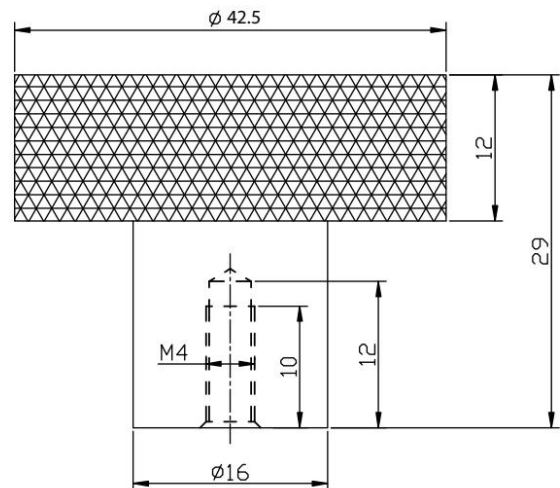

PRODUCT DATA SHEET

Round 42mm Brushed Brass

Product Code: HANDLE030

SCUDO
BEAUTIFUL BATHROOMS

0330 124 7290

sales@scudo.co.uk - www.scudo.co.uk

Scudo is the trading name of Harrison Bathrooms Ltd. Whilst we endeavour to ensure that the product information is accurate we accept no liability for any information given. All images are for illustration purposes only. Product images and specification are subject to change. Measurement are in millimetres and are nominal.

Product Name	HANDLE030
Product Description	Round 42mm Brushed Brass
Product Transportation	
Barcode	5060964936871
Country of origin	CH
Commodity code	8302420000
Product Measurements	
Product Weight (KG)	0.09
Product Width (mm)	42
Product Height (mm)	42
Product Depth (mm)	29
Product Length (mm)	0
Primary Packed Measurements	
Packaged Weight	0.1
Packed Length	42
Packed Width	42
Packed Height	29
Packaging Weights	
Card (kg)	0.01
Paper (kg)	0
Wood (kg)	0
Plastic (kg)	0
Compliance DOP	N/A

General Information	
Construction Material	AL6063
Installation type	Furniture
Colour / Finish	Brushed Brass

Dimensions
(measurements in mm)

LIFETIME GUARANTEE

We are confident in our products and we want our customer to be, we proudly give a lifetime guarantee on our taps and showers, further details can be found on our website.