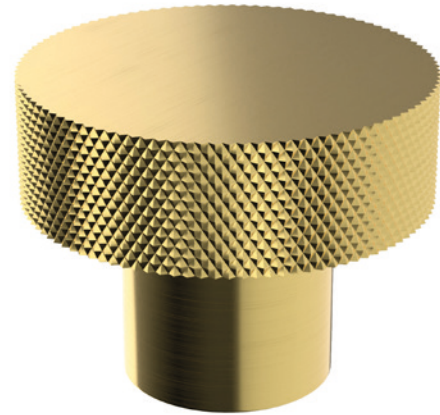

PRODUCT DATA SHEET

Round 42mm Brushed Brass

Product Code: HANDLE030

SCUDO
BEAUTIFUL BATHROOMS

0330 124 7290

sales@scudo.co.uk - www.scudo.co.uk

Scudo is the trading name of Harrison Bathrooms Ltd. Whilst we endeavour to ensure that the product information is accurate we accept no liability for any information given. All images are for illustration purposes only. Product images and specification are subject to change. Measurement are in millimetres and are nominal.

Product Name	HANDLE030
Product Description	Round 42mm Brushed Brass
Product Transportation	
Barcode	5060964936871
Country of origin	CH
Commodity code	8302420000
Product Measurements	
Product Weight (KG)	0.09
Product Width (mm)	42
Product Height (mm)	42
Product Depth (mm)	29
Product Length (mm)	0
Primary Packed Measurements	
Packaged Weight	0.1
Packed Length	42
Packed Width	42
Packed Height	29
Packaging Weights	
Card (kg)	0.01
Paper (kg)	0
Wood (kg)	0
Plastic (kg)	0
Compliance DOP	N/A

General Information	
Construction Material	AL6063
Installation type	Furniture
Colour / Finish	Brushed Brass

Dimensions
(measurements in mm)

LIFETIME GUARANTEE

We are confident in our products and we want our customer to be, we proudly give a lifetime guarantee on our taps and showers, further details can be found on our website.