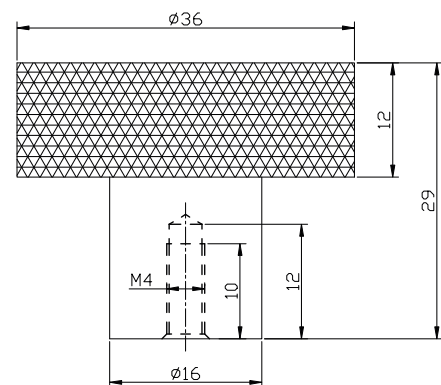

PRODUCT DATA SHEET

Round 42mm Brushed Brass

Product Code: HANDLE030

SCUDO
BEAUTIFUL BATHROOMS

0330 124 7290

sales@scudo.co.uk - www.scudo.co.uk

Scudo is the trading name of Harrison Bathrooms Ltd. Whilst we endeavour to ensure that the product information is accurate we accept no liability for any information given. All images are for illustration purposes only. Product images and specification are subject to change. Measurement are in millimetres and are nominal.

Product Name	HANDLE030
Product Description	Round 42mm Brushed Brass
Product Transportation	
Barcode	5060964936871
Country of origin	CH
Commodity code	8302420000
Product Measurements	
Product Weight (KG)	0.09
Product Width (mm)	36
Product Height (mm)	36
Product Depth (mm)	29
Product Length (mm)	0
Primary Packed Measurements	
Packaged Weight	0.1
Packed Length	36
Packed Width	36
Packed Height	29
Packaging Weights	
Card (kg)	0.01
Paper (kg)	0
Wood (kg)	0
Plastic (kg)	0
Compliance DOP	N/A

General Information	
Construction Material	AL6063
Installation type	Furniture
Colour / Finish	Brushed Brass

Dimensions
(measurements in mm)

LIFETIME GUARANTEE

We are confident in our products and we want our customer to be, we proudly give a lifetime guarantee on our taps and showers, further details can be found on our website.