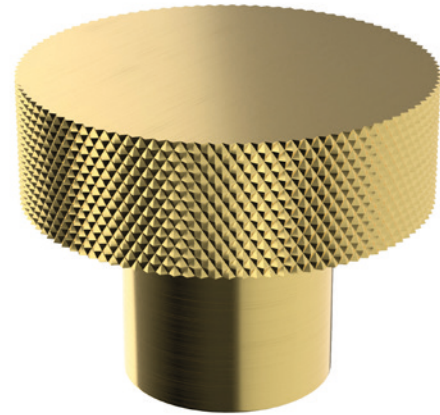

PRODUCT DATA SHEET

Round 42mm Brushed Brass

Product Code: HANDLE030

SCUDO
BEAUTIFUL BATHROOMS

0330 124 7290

sales@scudo.co.uk - www.scudo.co.uk

Scudo is the trading name of Harrison Bathrooms Ltd. Whilst we endeavour to ensure that the product information is accurate we accept no liability for any information given. All images are for illustration purposes only. Product images and specification are subject to change. Measurement are in millimetres and are nominal.

Product Name	HANDLE030
Product Description	Round 42mm Brushed Brass
Product Transportation	
Barcode	5060964936871
Country of origin	CH
Commodity code	8302420000
Product Measurements	
Product Weight (KG)	0.09
Product Width (mm)	36
Product Height (mm)	36
Product Depth (mm)	29
Product Length (mm)	0
Primary Packed Measurements	
Packaged Weight	0.1
Packed Length	36
Packed Width	36
Packed Height	29
Packaging Weights	
Card (kg)	0.01
Paper (kg)	0
Wood (kg)	0
Plastic (kg)	0
Compliance DOP	N/A

General Information	
Construction Material	AL6063
Installation type	Furniture
Colour / Finish	Brushed Brass

Dimensions
(measurements in mm)

LIFETIME GUARANTEE

We are confident in our products and we want our customer to be, we proudly give a lifetime guarantee on our taps and showers, further details can be found on our website.