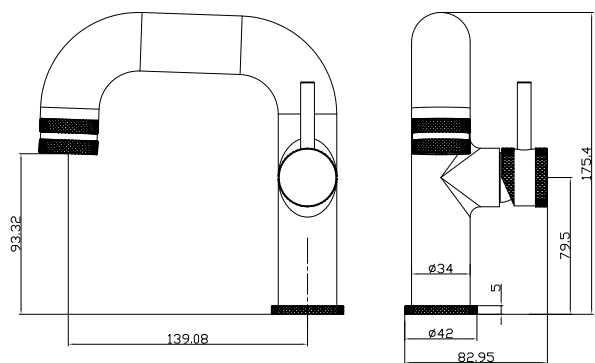

PRODUCT DATA SHEET

Core Side Lever Basin Mono Mixer - Black

Product Code: NU-047

Product Name	NU-047
Product Description	Core Side Lever Basin Mono Black
Product Transportation	
Barcode	5060964935461
Country of origin	CH
Commodity code	8481809000
Product Measurements	
Product Weight (KG)	1.02
Product Width (mm)	82.95
Product Height (mm)	175.4
Product Depth (mm)	173
Product Length (mm)	N/a
Primary Packed Measurements	
Packaged Weight	1.2
Packed Length	220
Packed Width	155
Packed Height	135
Packaging Weights	
Card (kg)	0.164
Paper (kg)	0
Wood (kg)	0
Plastic (kg)	0
Compliance DOP	N/a

General Information	
Construction Material	Brass /Stainless steel 304 alloy
Installation type	Basin Fixed
Colour / Finish	Black
Tap / Shower Attributes	
WRAS Approved	TBC
TMV Approved	No
Minimum Operating Pressure (bar)	0.5
Maximum Operating Pressure (bar)	5
Flexible Tails Included	Yes
Number of tap holes required	1
Handle Type	Lever
Swivel Spout	No
Inlet Connection	1/2 BSP
Outlet Connection	N/a
Tap Hole Diameter (mm)	35
Tap Type description	Mono Mixer
Includes Waste	No
Valve / Cartridge Type	35mm Cartridges
Cartridge Spare code	N/a
Flow Rates	
0.2bar (l/min)	2.5
0.5bar (l/min)	4.4
1bar (l/min)	6.5
2bar (l/min)	9.36
3bar (l/min)	11.57

Dimensions (measurements in mm)

LIFETIME GUARANTEE

We are confident in our products and we want our customer to be, we proudly give a lifetime guarantee on our taps and showers, further details can be found on our website