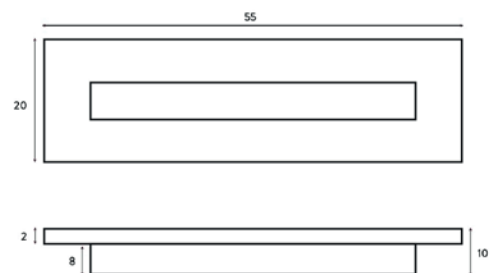

PRODUCT DATA SHEET

Square Basin Over Flow Brushed Bronze

Product Code: OVERFLOWSQ-BZ

SCUDO
BEAUTIFUL BATHROOMS

0330 124 7290

sales@scudo.co.uk - www.scudo.co.uk

Scudo is the trading name of Harrison Bathrooms Ltd. Whilst we endeavour to ensure that the product information is accurate we accept no liability for any information given. All images are for illustration purposes only. Product images and specification are subject to change. Measurement are in millimetres and are nominal.

Product Name	OVERFLOWSQ-BZ
Product Description	Square Basin Over Flow Brushed Bronze
Product Transportation	
Barcode	5060964934549
Country of origin	CH
Commodity code	N/A
Product Measurements	
Product Weight (KG)	0.015
Product Width (mm)	55
Product Height (mm)	20
Product Depth (mm)	10
Product Length (mm)	2
Primary Packed Measurements	
Packaged Weight	0.015
Packed Length	55
Packed Width	20
Packed Height	10
Packaging Weights	
Card (kg)	0
Paper (kg)	0.002
Wood (kg)	0
Plastic (kg)	0
Compliance DOP	N/a

General Information	
Construction Material	Steel
Installation type	Basin Mounted
Colour / Finish	Gunmetal

Dimensions
(measurements in mm)

LIFETIME GUARANTEE

We are confident in our products and we want our customer to be, we proudly give a lifetime guarantee on our taps and showers, further details can be found on our website