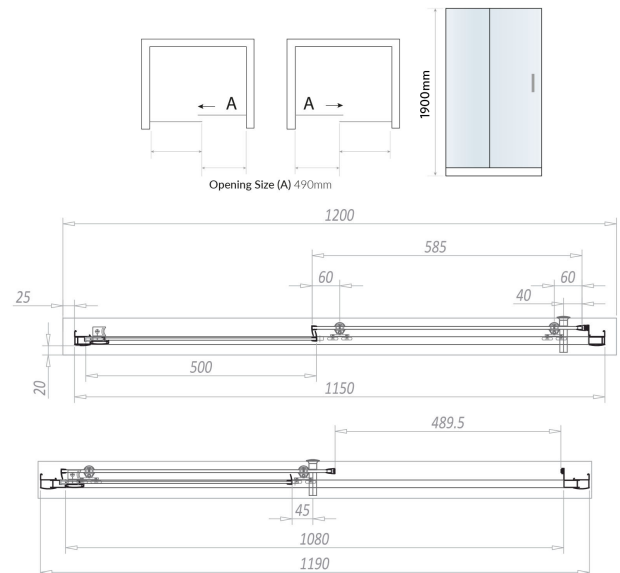

## Brushed Brass Sliding Door

Product Code: S6-BBGLASS015

Product Name	S6-BBGLASS015
Product Description	Brushed Brass 6mm 1000mm Sliding Door (1900mm)
Product Transportation	
Barcode	5060964935737
Country of origin	CH
Commodity code	7610100000
Product Measurements	
Product Weight (KG)	31.00
Product Width (mm)	1190
Product Height (mm)	1900
Product Depth (mm)	6
Product Length (mm)	N/a
Primary Packed Measurements	
Packaged Weight	34.5
Packed Length	2000
Packed Width	535
Packed Height	80
Packaging Weights	
Card (kg)	2.69
Paper (kg)	0.012
Wood (kg)	N/a
Plastic (kg)	0.0296
Compliance DOP	N/a

General Information	
Construction Material	Aluminium, Glass
Installation type	Wall Mounted
Colour / Finish	Brushed Brass, Clear Glass
Enclosure Attributes	
Adjustment	1150 - 1190
Toughened Glass	Yes
Aqua-Shield (easy clean)	Yes
Hinge Type	Slider
Door Type	Single Door
Frame Type	Framed
Glass Type	Clear
Radius	N/a
Entry Width	390
Door in swing (°)	N/a
Door Out Swing (°)	N/a
Enclosure Shape	Rectangle
Glass Thickness (mm)	Fixed 5mm, Moving 6mm
Profile Finish / Colour	Brushed Brass
Profile Material	Aluminium

## Dimensions

(measurements in mm)