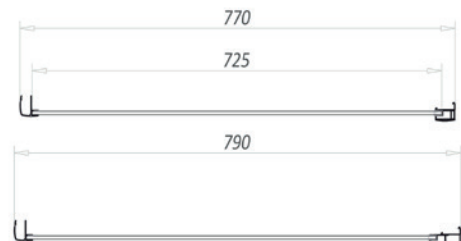

PRODUCT DATA SHEET

Brushed Brass Side Panel

Product Code: S6-BBGLASS027

SCUDO
BEAUTIFUL BATHROOMS

0330 124 7290

sales@scudo.co.uk - www.scudo.co.uk

Scudo is the trading name of Harrison Bathrooms Ltd. Whilst we endeavour to ensure that the product information is accurate we accept no liability for any information given. All images are for illustration purposes only. Product images and specification are subject to change. Measurement are in millimetres and are nominal.

Product Name	S6-BBGLASS027
Product Description	Brushed Brass 6mm 800mm Side Panel (1900mm)
Product Transportation	
Barcode	5060964935799
Country of origin	CH
Commodity code	7610100000
Product Measurements	
Product Weight (kg)	21.50
Product Width (mm)	790
Product Height (mm)	1900
Product Depth (mm)	6
Product Length (mm)	N/a
Primary Packed Measurements	
Packaged Weight	25.0
Packed Length	2000
Packed Width	800
Packed Height	55
Packaging Weights	
Card (kg)	2.909
Paper (kg)	0.012
Wood (kg)	N/a
Plastic (kg)	0.166
Compliance DOP	N/a

General Information	
Construction Material	Aluminium, Glass
Installation type	Wall Mounted
Colour / Finish	Brushed Brass, Clear Glass
Enclosure Attributes	
Adjustment	770-790
Toughened Glass	Yes
Aqua-Shield (easy clean)	Yes
Hinge Type	N/a
Door Type	N/a
Frame Type	Framed
Glass Type	Clear
Radius	N/a
Entry Width	N/a
Door in swing (°)	N/a
Door Out Swing (°)	N/a
Enclosure Shape	Rectangle
Glass Thickness (mm)	6mm
Profile Finish / Colour	Brushed Brass
Profile Material	Aluminium