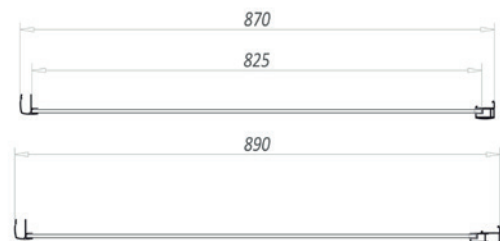

## Brushed Brass Side Panel

Product Code: S6-BBGLASS028

**SCUDO**  
BEAUTIFUL BATHROOMS

0330 124 7290

sales@scudo.co.uk - www.scudo.co.uk

Scudo is the trading name of Harrison Bathrooms Ltd. Whilst we endeavour to ensure that the product information is accurate we accept no liability for any information given. All images are for illustration purposes only. Product images and specification are subject to change. Measurement are in millimetres and are nominal.

Product Name	S6-BBGLASS028
Product Description	Brushed Brass 6mm 800mm Side Panel (1900mm)
Product Transportation	
Barcode	5060964935805
Country of origin	CH
Commodity code	7610100000
Product Measurements	
Product Weight (kg)	24.50
Product Width (mm)	890
Product Height (mm)	1900
Product Depth (mm)	6
Product Length (mm)	N/a
Primary Packed Measurements	
Packaged Weight	28.5
Packed Length	2000
Packed Width	900
Packed Height	55
Packaging Weights	
Card (kg)	0.5
Paper (kg)	0.012
Wood (kg)	N/a
Plastic (kg)	0.166
Compliance DOP	N/a

General Information	
Construction Material	Aluminium, Glass
Installation type	Wall Mounted
Colour / Finish	Brushed Brass, Clear Glass
Enclosure Attributes	
Adjustment	870-890
Toughened Glass	Yes
Aqua-Shield (easy clean)	Yes
Hinge Type	N/a
Door Type	N/a
Frame Type	Framed
Glass Type	Clear
Radius	N/a
Entry Width	N/a
Door in swing (°)	N/a
Door Out Swing (°)	N/a
Enclosure Shape	Rectangle
Glass Thickness (mm)	6mm
Profile Finish / Colour	Brushed Brass
Profile Material	Aluminium

## Dimensions

(measurements in mm)