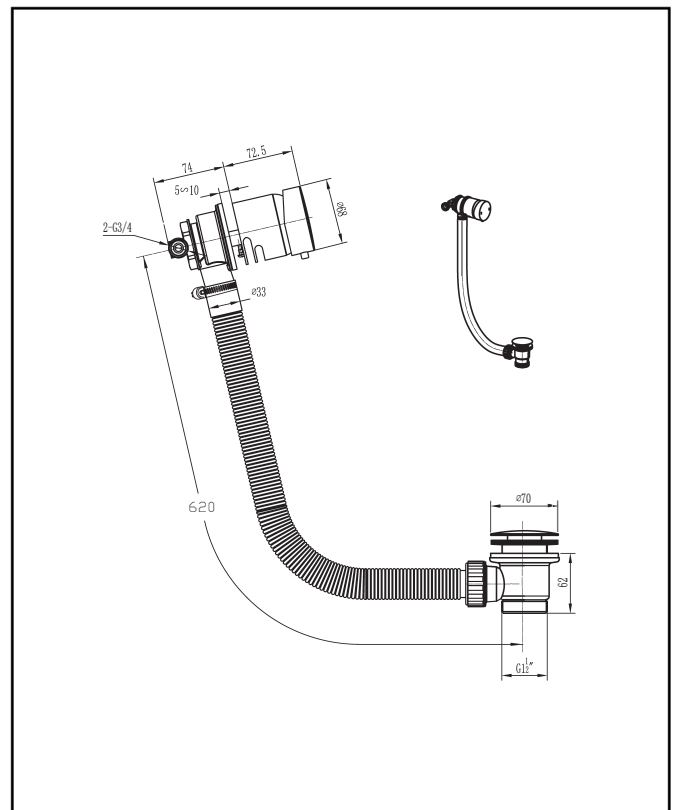

PRODUCT DATA SHEET

Bath Filler & Overflow Bath Waste

Brushed Brass

Product Code: WASTE109BB

SCUDO
BEAUTIFUL BATHROOMS

0330 124 7290

sales@scudo.co.uk - www.scudo.co.uk

Scudo is the trading name of Harrison Bathrooms Ltd. Whilst we endeavour to ensure that the product information is accurate we accept no liability for any information given. All images are for illustration purposes only. Product images and specification are subject to change. Measurements are in millimetres and are nominal.

Product Name	WASTE109BB
Product Description	Bath Filler & Overflow Bath Waste Brushed Brass
Product Transportation	
Barcode	5060964935539
Country of origin	CH
Commodity code	8481804090
Product Measurements	
Product Weight (KG)	1.8
Product Width (mm)	See Line Drawing
Product Height (mm)	See Line Drawing
Product Depth (mm)	See Line Drawing
Primary Packed Measurements	
Packaged Weight	1.97
Packed Length	240
Packed Width	135
Packed Height	100

General Information	
Construction Material	Brass, Stainless Steel, Plastic
Installation type	Bath Mounted
Colour / Finish	Brushed Brass
Tap / Shower Attributes	
WRAS Approved	No
TMV Approved	No
Minimum Operating Pressure (bar)	0.5
Maximum Operating Pressure (bar)	5
Flexible Tails Included	No
Number of tap holes required	N/a
Handle Type	Lever
Swivel Spout	N/a
Inlet Connection	3/4
Outlet Connection	N/a
Tap Hole Diameter (mm)	N/a
Tap Type description	Manual Mixer
Includes Waste	Yes
Valve / Cartridge Type	40mm Cartridge
Cartridge Spare code	N/a
Flow Rates	
0.2bar (l/min)	3.2
0.5bar (l/min)	7
1bar (l/min)	12
2bar (l/min)	17.7
3bar (l/min)	21.3