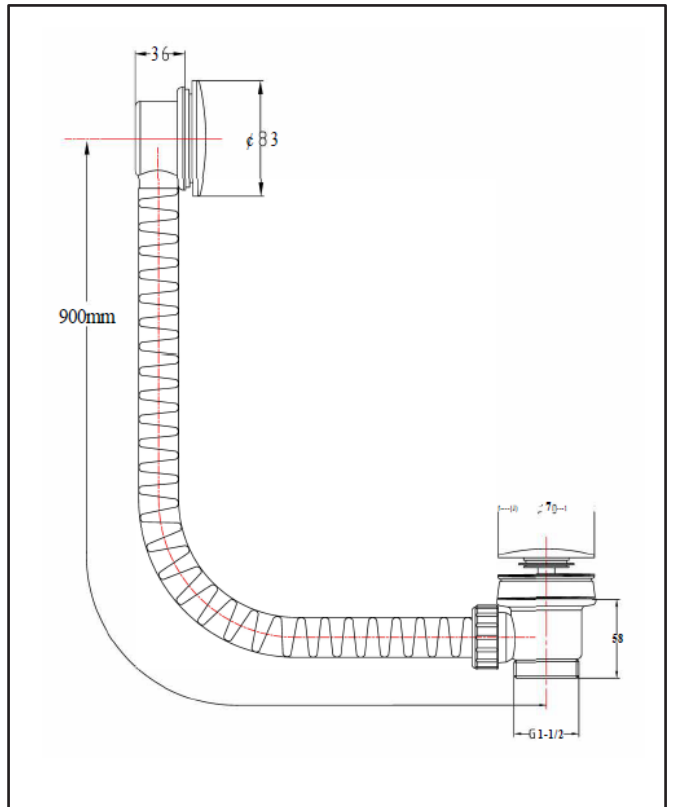

PRODUCT DATA SHEET

Easy Clean Bath Waste Gunmetal

Product Code: WASTE111GM

Product Name	WASTE111GM
Product Description	Easy Clean Bath Waste Gunmetal
Product Transportation	
Barcode	5060964935546
Country of origin	CH
Commodity code	8481804090
Product Measurements	
Product Weight (KG)	0.7
Product Width (mm)	See Linedrawing
Product Height (mm)	See Linedrawing
Product Depth (mm)	See Linedrawing
Primary Packed Measurements	
Packaged Weight	0.81
Packed Length	390
Packed Width	265
Packed Height	75

General Information	
Construction Material	Brass, Plastic
Installation type	Bath fixed
Colour / Finish	Gunmetal
Waste Attributes	
Type	Bath Waste
Slotted or Unslotted	Slotted
Connection	Threaded Nut
Function	Clicker
Length of Overflow Hose (mm)	900

SCUDO
BEAUTIFUL BATHROOMS

0330 124 7290

sales@scudo.co.uk - www.scudo.co.uk

Scudo is the trading name of Harrison Bathrooms Ltd. Whilst we endeavour to ensure that the product information is accurate we accept no liability for any information given. All images are for illustration purposes only. Product images and specification are subject to change. Measurement are in millimetres and are nominal.

LIFETIME GUARANTEE

We are confident in our products and we want our customer to be, we proudly give a lifetime guarantee on our taps and showers, further details can be found on our website