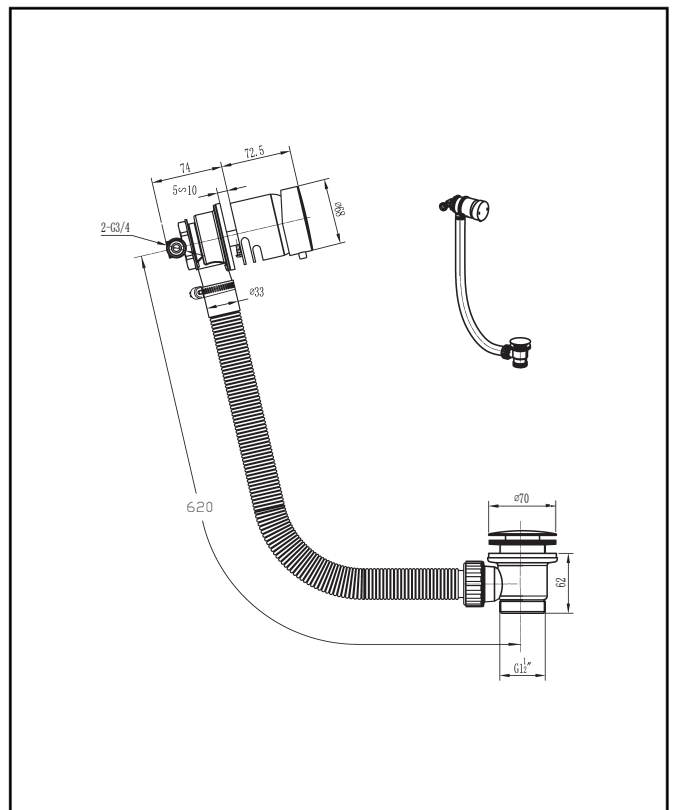

Product Name	WASTE113BZ
Product Description	Bath Filler & Overflow Bath Waste Brushed Bronze
Product Transportation	
Barcode	5060964935553
Country of origin	CH
Commodity code	8481804090
Product Measurements	
Product Weight (KG)	1.8
Product Width (mm)	See Line Drawing
Product Height (mm)	See Line Drawing
Product Depth (mm)	See Line Drawing
Primary Packed Measurements	
Packaged Weight	1.97
Packed Length	240
Packed Width	135
Packed Height	100

General Information	
Construction Material	Brass, Stainless Steel, Plastic
Installation type	Bath Mounted
Colour / Finish	Brushed Bronze
Tap / Shower Attributes	
WRAS Approved	No
TMV Approved	No
Minimum Operating Pressure (bar)	0.5
Maximum Operating Pressure (bar)	5
Flexible Tails Included	No
Number of tap holes required	N/a
Handle Type	Lever
Swivel Spout	N/a
Inlet Connection	3/4
Outlet Connection	N/a
Tap Hole Diameter (mm)	N/a
Tap Type description	Manual Mixer
Includes Waste	Yes
Valve / Cartridge Type	40mm Cartridge
Cartridge Spare code	N/a
Flow Rates	
0.2bar (l/min)	3.2
0.5bar (l/min)	7
1bar (l/min)	12
2bar (l/min)	17.7
3bar (l/min)	21.3

**Dimensions**  
(Measurements in mm)