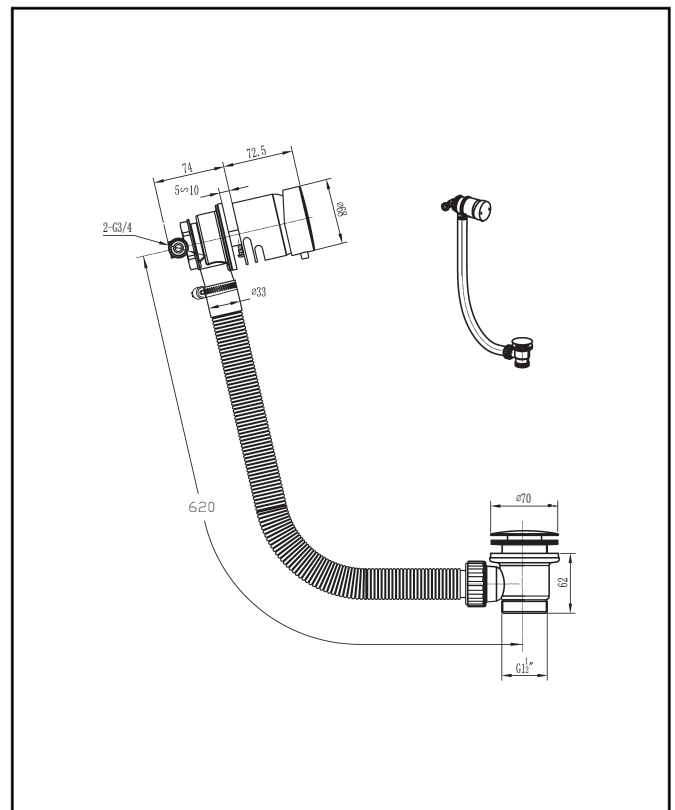

PRODUCT DATA SHEET

Bath Filler & Overflow Bath Waste

Brushed Bronze

Product Code: WASTE113BZ

SCUDO
BEAUTIFUL BATHROOMS

0330 124 7290

sales@scudo.co.uk - www.scudo.co.uk

Scudo is the trading name of Harrison Bathrooms Ltd. Whilst we endeavour to ensure that the product information is accurate we accept no liability for any information given. All images are for illustration purposes only. Product images and specification are subject to change. Measurements are in millimetres and are nominal.

Product Name	WASTE113BZ
Product Description	Bath Filler & Overflow Bath Waste Brushed Bronze
Product Transportation	
Barcode	5060964936000
Country of origin	CH
Commodity code	8481809000
Product Measurements	
Product Weight (KG)	1.8
Product Width (mm)	See Line Drawing
Product Height (mm)	See Line Drawing
Product Depth (mm)	See Line Drawing
Primary Packed Measurements	
Packaged Weight	1.97
Packed Length	240
Packed Width	135
Packed Height	100

General Information	
Construction Material	Brass, Stainless Steel, Plastic
Installation type	Bath Mounted
Colour / Finish	Brushed Bronze
Tap / Shower Attributes	
WRAS Approved	No
TMV Approved	No
Minimum Operating Pressure (bar)	0.5
Maximum Operating Pressure (bar)	5
Flexible Tails Included	Yes
Number of tap holes required	N/a
Handle Type	Lever
Swivel Spout	N/a
Inlet Connection	1/2
Outlet Connection	N/a
Tap Hole Diameter (mm)	N/a
Tap Type description	Manual Mixer
Includes Waste	Yes
Valve / Cartridge Type	40mm Cartridge
Cartridge Spare code	N/a
Flow Rates	
0.2bar (l/min)	3.2
0.5bar (l/min)	7
1bar (l/min)	12
2bar (l/min)	17.7
3bar (l/min)	21.3