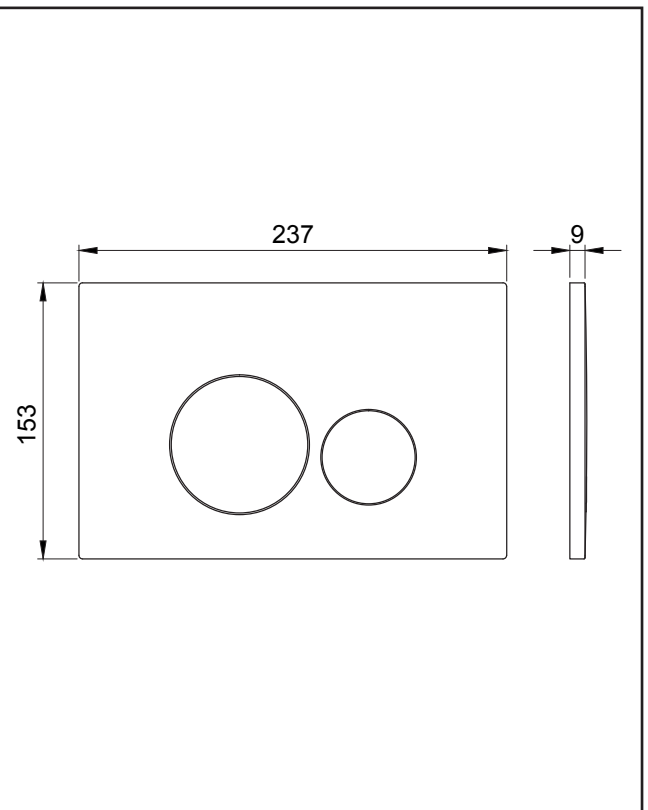

## Round Button Chrome

Product Code: WC-BUTTON05

**SCUDO**  
BEAUTIFUL BATHROOMS

0330 124 7290

sales@scudo.co.uk - www.scudo.co.uk

Scudo is the trading name of Harrison Bathrooms Ltd. Whilst we endeavour to ensure that the product information is accurate we accept no liability for any information given. All images are for illustration purposes only. Product images and specification are subject to change. Measurement are in millimetres and are nominal.

Product Name	WC-BUTTON05
Product Description	Round Button Chrome
Product Transportation	
Barcode	5060964936369
Country of origin	China
Commodity code	3922200000
Product Measurements	
Product Weight (KG)	0.397
Product Width (mm)	236
Product Height (mm)	152
Product Depth (mm)	9
Primary Packed Measurements	
Packaged Weight	0.492
Packed Length	250
Packed Width	168
Packed Height	100
Packaging Weights	
Card (kg)	0.095
Paper (g)	0
Wood (kg)	0
Plastic (kg)	0.006

General Information	
Construction Material	ABS
Installation type	WC-Frame
Colour / Finish	Chrome

**Dimensions**  
(measurements in mm)