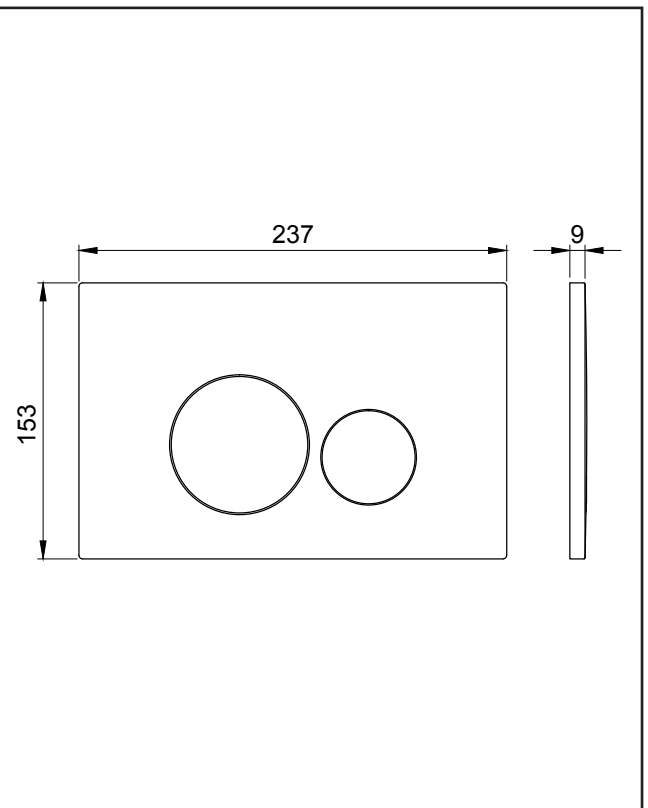

PRODUCT DATA SHEET

Round Button Black

Product Code: WC-BUTTON06

SCUDO
BEAUTIFUL BATHROOMS

0330 124 7290

sales@scudo.co.uk - www.scudo.co.uk

Scudo is the trading name of Harrison Bathrooms Ltd. Whilst we endeavour to ensure that the product information is accurate we accept no liability for any information given. All images are for illustration purposes only. Product images and specification are subject to change. Measurement are in millimetres and are nominal.

Product Name	WC-BUTTON06
Product Description	Round Button Black
Product Transportation	
Barcode	5060964936376
Country of origin	China
Commodity code	3922200000
Product Measurements	
Product Weight (KG)	0.397
Product Width (mm)	236
Product Height (mm)	152
Product Depth (mm)	9
Primary Packed Measurements	
Packaged Weight	0.492
Packed Length	250
Packed Width	168
Packed Height	100
Packaging Weights	
Card (kg)	0.095
Paper (g)	0
Wood (kg)	0
Plastic (kg)	0.006

General Information	
Construction Material	ABS
Installation type	WC-Frame
Colour / Finish	Black

Dimensions
(measurements in mm)

LIFETIME GUARANTEE

We are confident in our products and we want our customer to be, we proudly give a lifetime guarantee on our taps and showers, further details can be found on our website