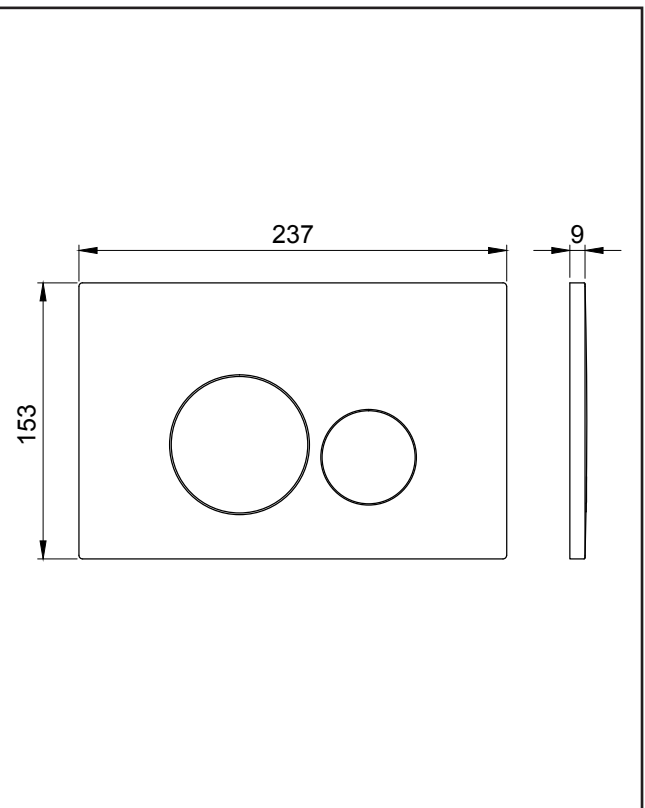

PRODUCT DATA SHEET

Round Button Black

Product Code: WC-BUTTON06

SCUDO
BEAUTIFUL BATHROOMS

0330 124 7290

sales@scudo.co.uk - www.scudo.co.uk

Scudo is the trading name of Harrison Bathrooms Ltd. Whilst we endeavour to ensure that the product information is accurate we accept no liability for any information given. All images are for illustration purposes only. Product images and specification are subject to change. Measurement are in millimetres and are nominal.

Product Name	WC-BUTTON06
Product Description	Round Button Black
Product Transportation	
Barcode	5060964936376
Country of origin	CH
Commodity code	3922200000
Product Measurements	
Product Weight (KG)	0.397
Product Width (mm)	236
Product Height (mm)	152
Product Depth (mm)	9
Product Length (mm)	0
Primary Packed Measurements	
Packaged Weight	0.492
Packed Length	250
Packed Width	168
Packed Height	100
Packaging Weights	
Card (kg)	0
Paper (g)	0
Wood (kg)	0
Plastic (kg)	0
Compliance DOP	0

General Information	
Construction Material	ABS
Installation type	WC-Frame
Colour / Finish	Black

Dimensions
(measurements in mm)

LIFETIME GUARANTEE

We are confident in our products and we want our customer to be, we proudly give a lifetime guarantee on our taps and showers, further details can be found on our website